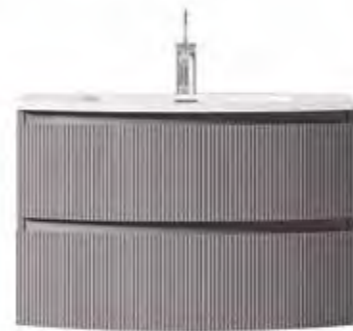

Valentina 800mm Wall Hung Mid Grey

GIA-F-VAL80-B   **QC: 3824**
£xxx.xx

GIA-F-VAL80-NB   **QC: 3822**
£xxx.xx

GIA-F-VAL80-MG   **QC: 3823**
£xxx.xx

Valentina 800mm Ceramic Basin

Valentina 800mm Ceramic Basin

Valentina 800mm Ceramic Basin

GIA-F-VAL80-BAS   **QC: 3826**
£xxx.xx

GIA-F-VAL80-BAS   **QC: 3826**
£xxx.xx

GIA-F-VAL80-BAS   **QC: 3826**
£xxx.xx

*Taps not included