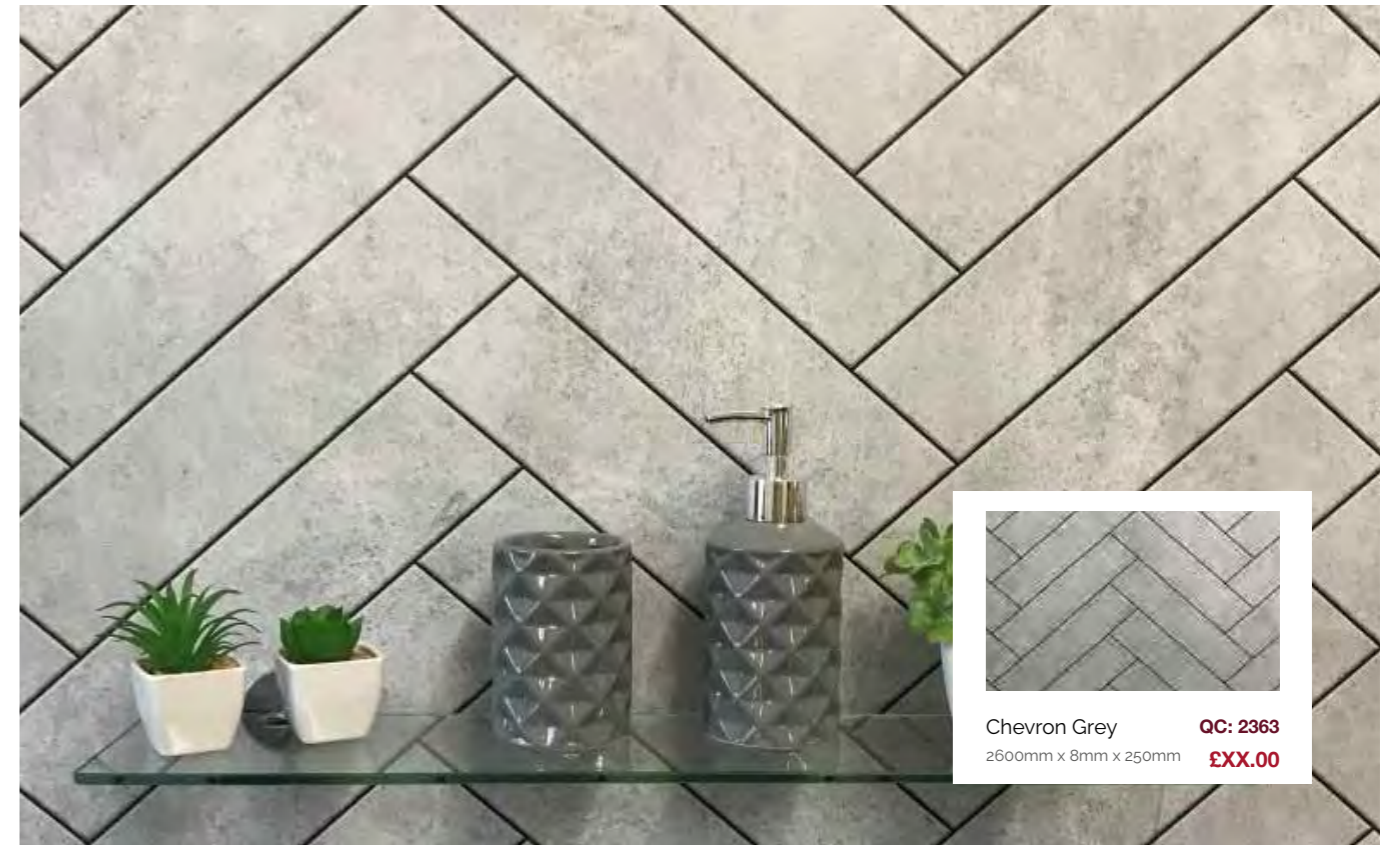

DECORATIVE PANELS 8MM

Klassik Dark
2600mm x 8mm x 250mm
QC: 1898
£XX.00

DECORATIVE PANELS 8MM

CHEVRON PANELS 8MM

Chevron Grey
2600mm x 8mm x 250mm
QC: 2363
£XX.00

Klassik Light
2600mm x 8mm x 250mm
QC: 1897
£XX.00