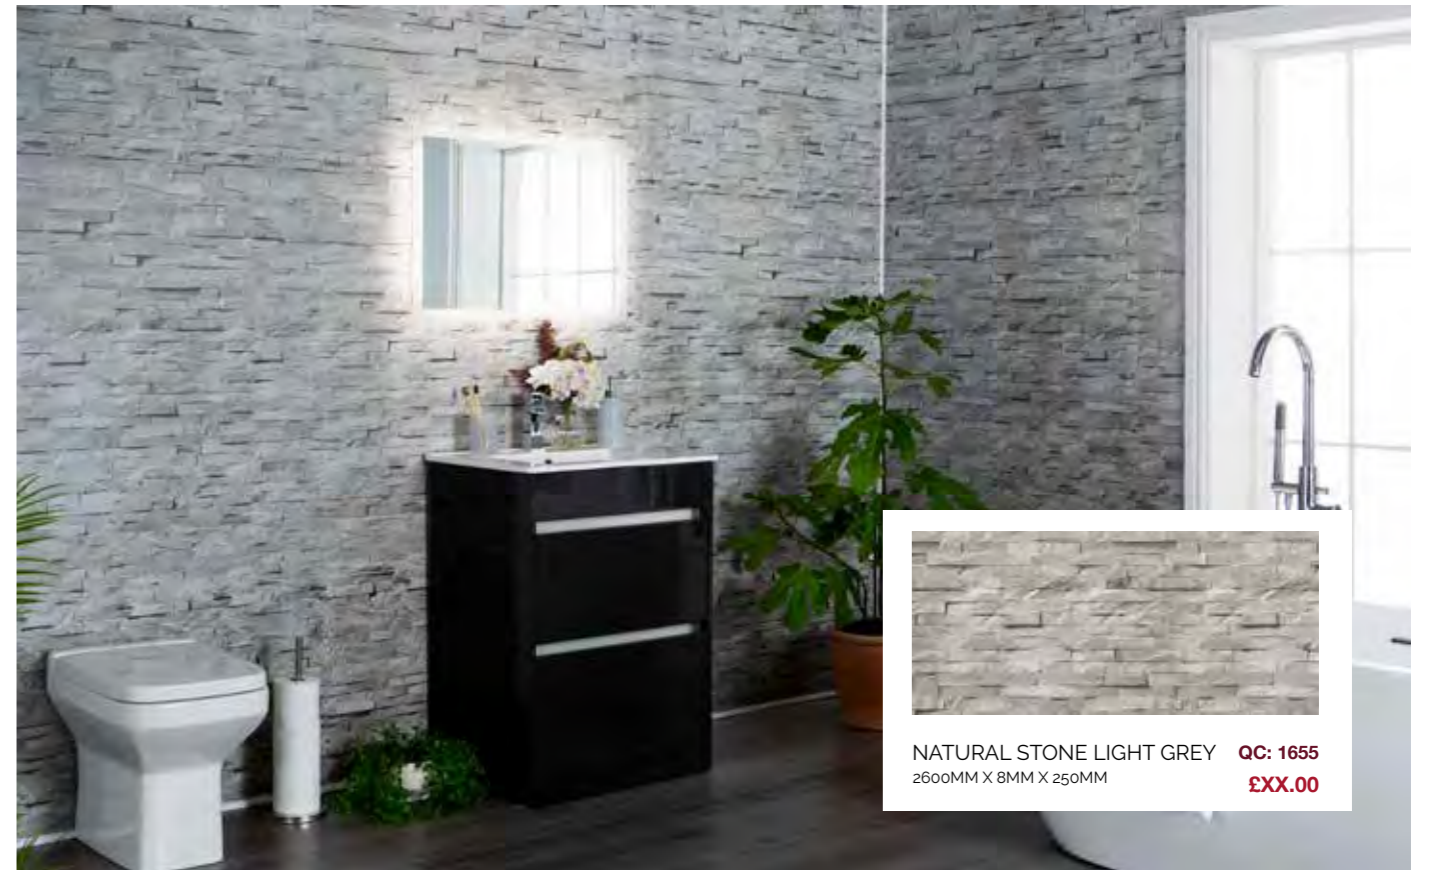

DECORATIVE PANELS 8MM

NATURAL STONE LIGHT GREY **QC: 1655**
2600MM X 8MM X 250MM **£XX.00**