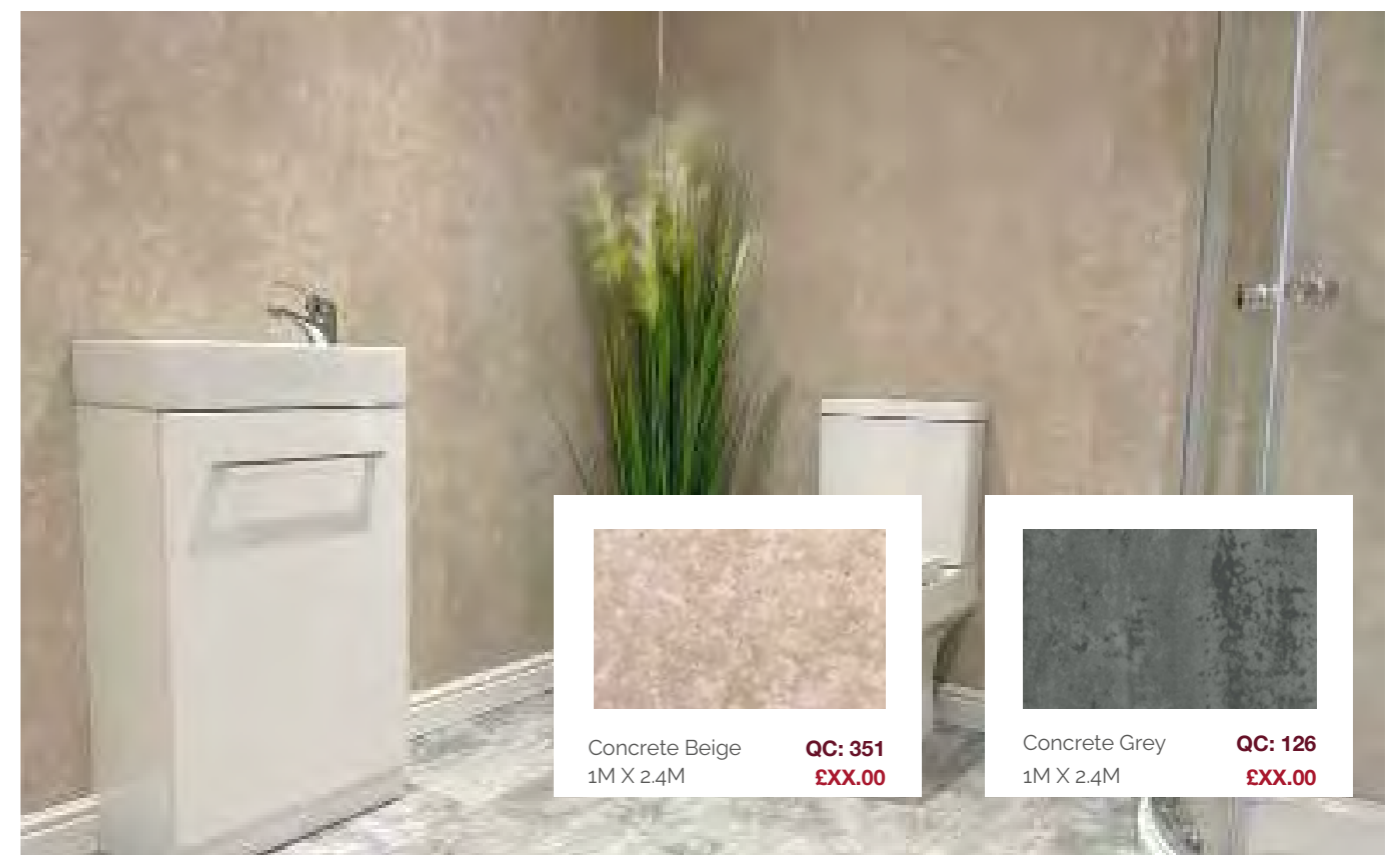

3D TIMBER WALL

logo

CLASSIC COLLECTION

BEECH £31.25
122MM X 12MM X2600MM QC: XX

CHARCOAL £31.25
122MM X 12MM X2600MM QC: XX

GREY OAK £31.25
122MM X 12MM X2600MM QC: XX

NATURAL OAK £31.25
122MM X 12MM X2600MM QC: XX

WALNUT £31.25
122MM X 12MM X2600MM QC: XX

timber wall brand

capital T and W, all one word

Needs icons

- MOISTURE RESISTANT
- IMMEDIATE 3D TEXTURE
- QUICK AND EASY INSTALLATION
- IMPROVES SOUND PROOFING
- 100% RECYCLABLE
- DURABLE HARDWEARING SOLID SLAT BOARDS
- EASY TO CLEAN

LEFT HAND TRIM + QC + PRICE
RIGHT HAND TRIM + QC + PRICE

ALL PANELS ARE SOLD AS SINGLES

Concrete Beige QC: 351
1M X 2.4M £XX.00

Concrete Grey QC: 126
1M X 2.4M £XX.00

CLASSIC PVC PANELS
2.4M X 1M

Black Sparkle (Gloss)
QC: 72 £XX.00