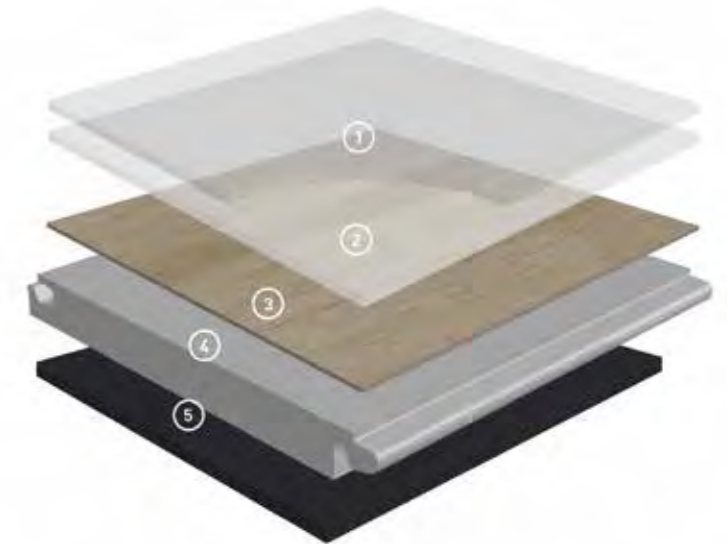

QUICK AND EASY INSTALLATIONS

COMPLETELY WATERPROOF

EASY CLEANING & BACTERIA FREE

NO VISIBLE JOINTS WITH HYDROLOCK TECHNOLOGY

15 YEAR DOMESTIC WARRANTY

10 YEAR COMMERCIAL WARRANTY

CAN BE INSTALLED OVER OLD TILES

CLASS 1 FIRE RATED

SPC FLOORING SPECIFICATIONS

1. 1 **UV Coating extra-dur.**
   Adds maximum resistance to UV from the sun, the color keeps stable without tarnish. This superior layer avoids the deterioration due to scratches, stains or clefts.
2. 2 **High resistance PU protective layer.**
   Composed by ceramic micropearls avoids the wear and guarantees an extreme durability and acts as an extra protector layer.
3. 3 **PVC decorative layer.**
   The superior layer of vinyl is the designed element to give style to this technic pavement.
4. 4 **SPC Board.**
   The SPC board is characterised for being dense, 100% waterproof with the guarantee of resistance against expansion and shrinkage.
5. 5 **EVA backing.**
   Adaptable to small imperfections of the subfloor providing damping.
6. 6 **6 mm thickness.**
   The perfect thickness, the tiles are easy to manage and install.

QUICK AND EASY INSTALLATIONS

SUITABLE FOR COMMERCIAL & DOMESTIC USAGE.

SUITABLE ON HEATING SYSTEMS (CAN BE INSTALLED ON WATER HEATING SYSTEM MAX 32 DEGREES)