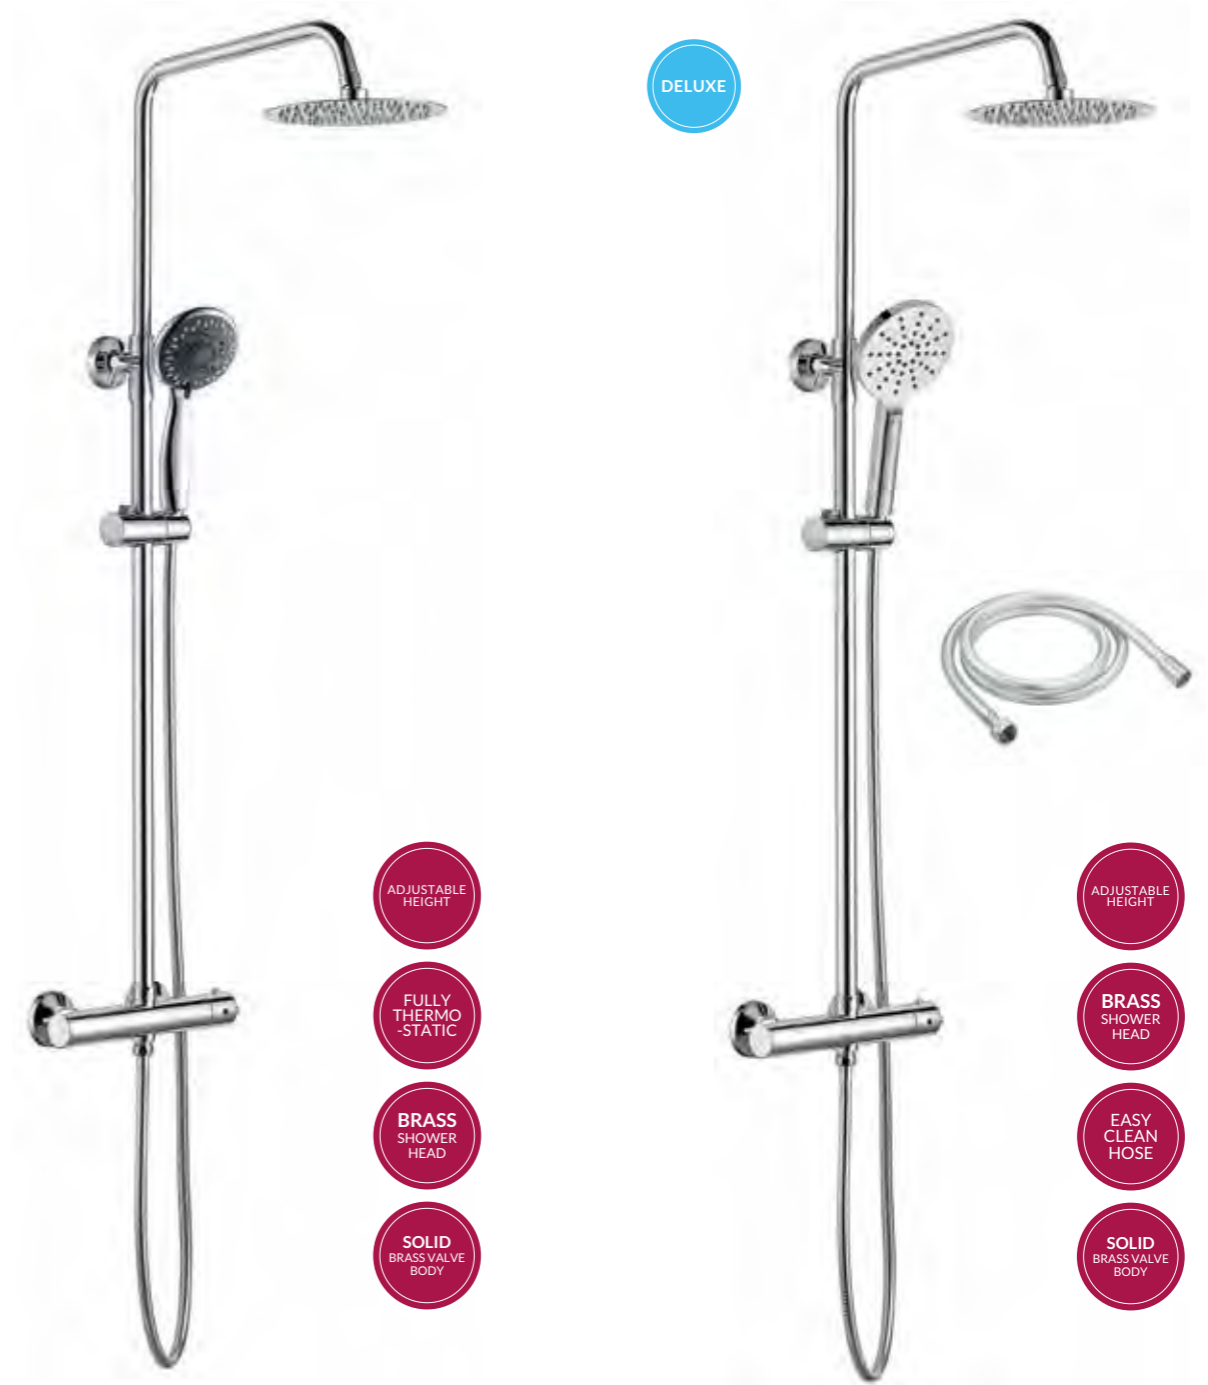

HIGH QUALITY DESIGN AND BUILD

TMV2 SCHEME

HIGH QUALITY METAL SHOWER HEADS

WRAS APPROVED

EYE-CATCHING, VERSATILE DESIGNS

QUALITY THERMOSTATIC COMPONENTS USING
EUROPEAN TECHNOLOGY

ROUND SHOWER PACKS

ROUND SHOWER PACKS

MP

Soho Twin Shower Head

GIA-SV001
£235.00

QC: 99

Soho Plus Shower Head

GIA-SV003
£304.00

QC: 140

- Adjustable handset holder
- 200mm ultra-thin solid metal fixed shower head
- Fully thermostatic valve

MP

Matrix Twin Shower Head

GIA-SV002
£279.00

DELUXE

Matrix Plus Shower Head

GIA-004
£330.00

QC: 142

- Adjustable handset holder
- 200mm ultra-thin solid metal fixed shower head
- Fully thermostatic valve