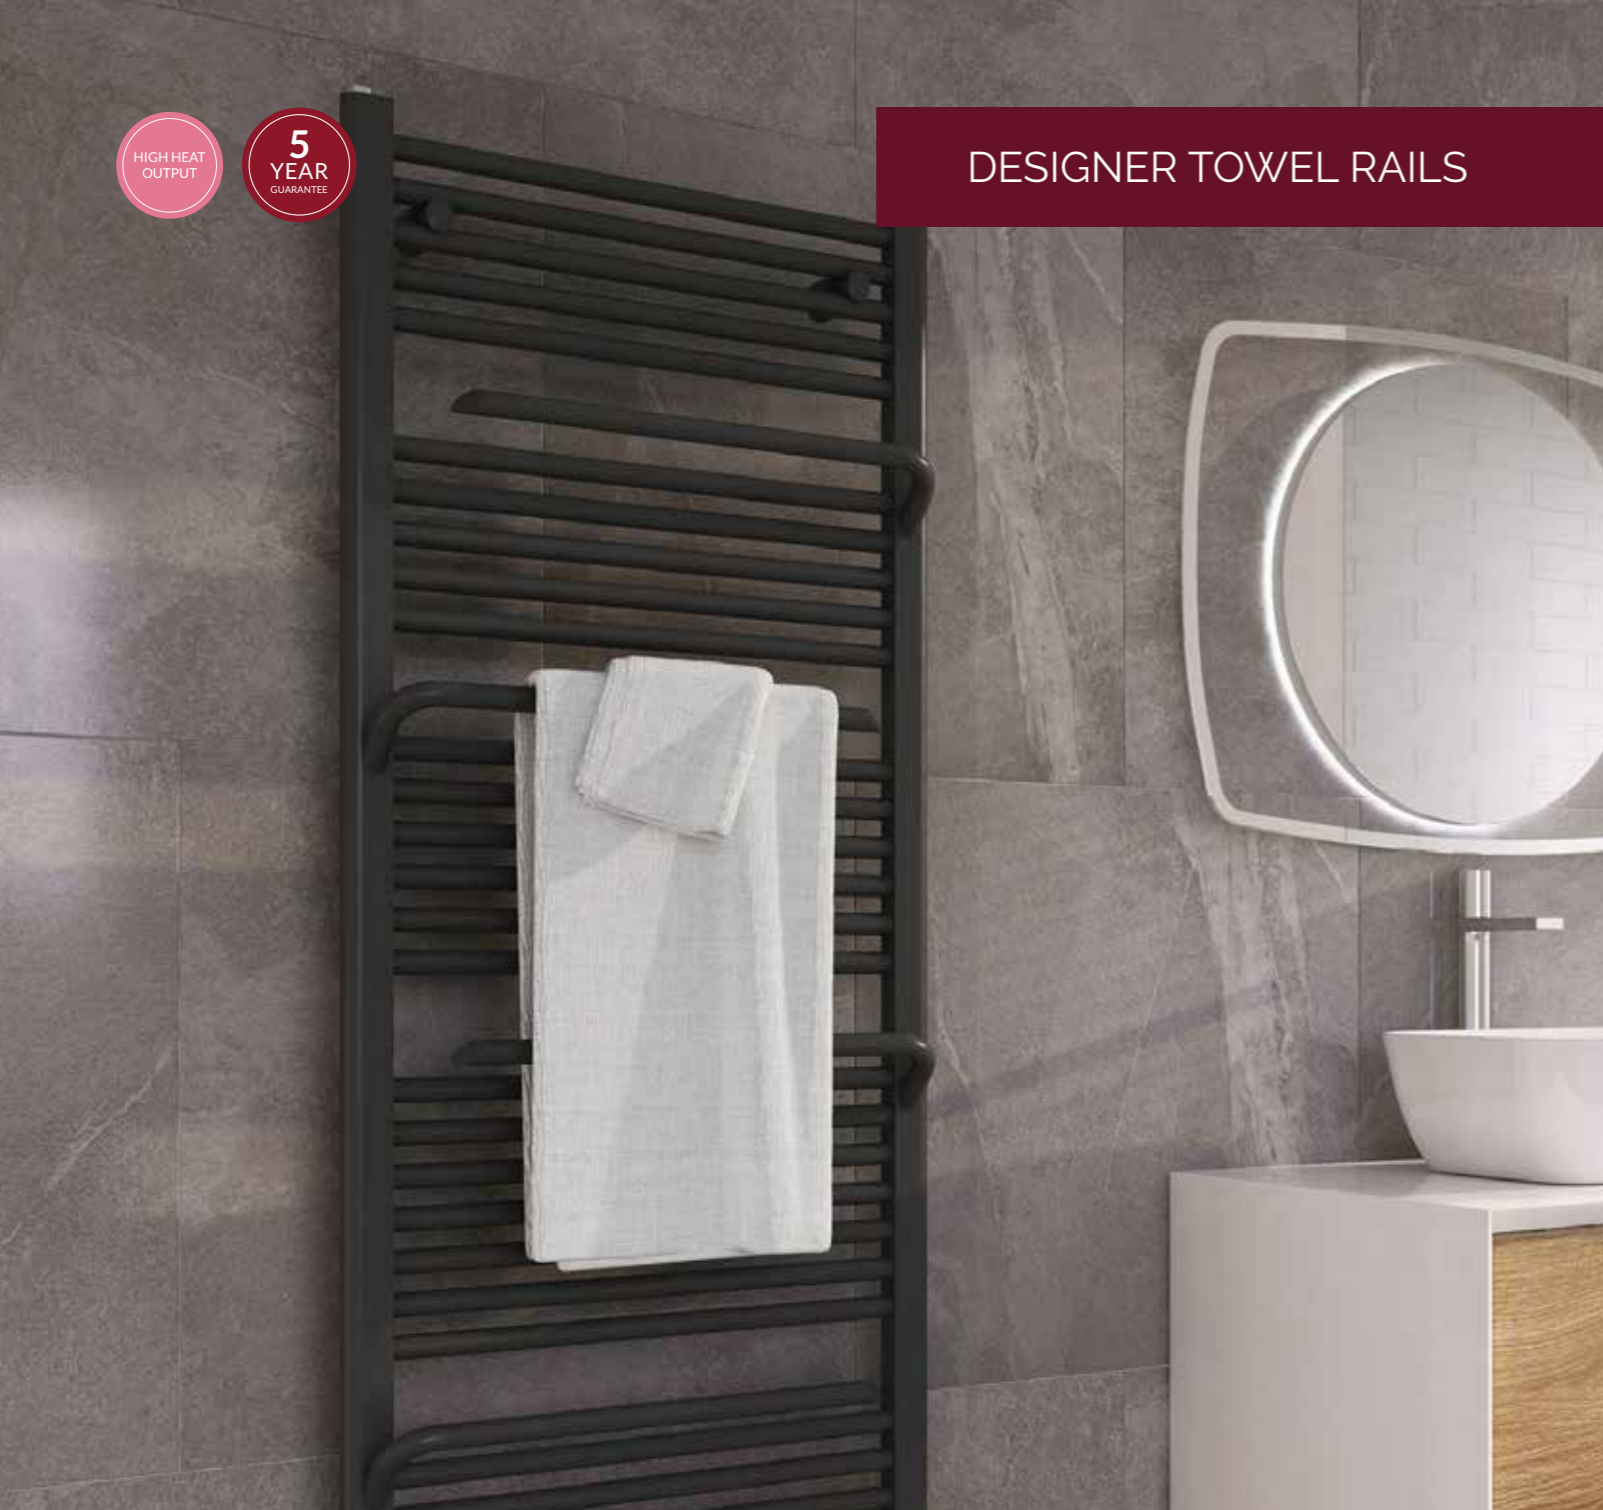

DESIGNER TOWEL RAILS