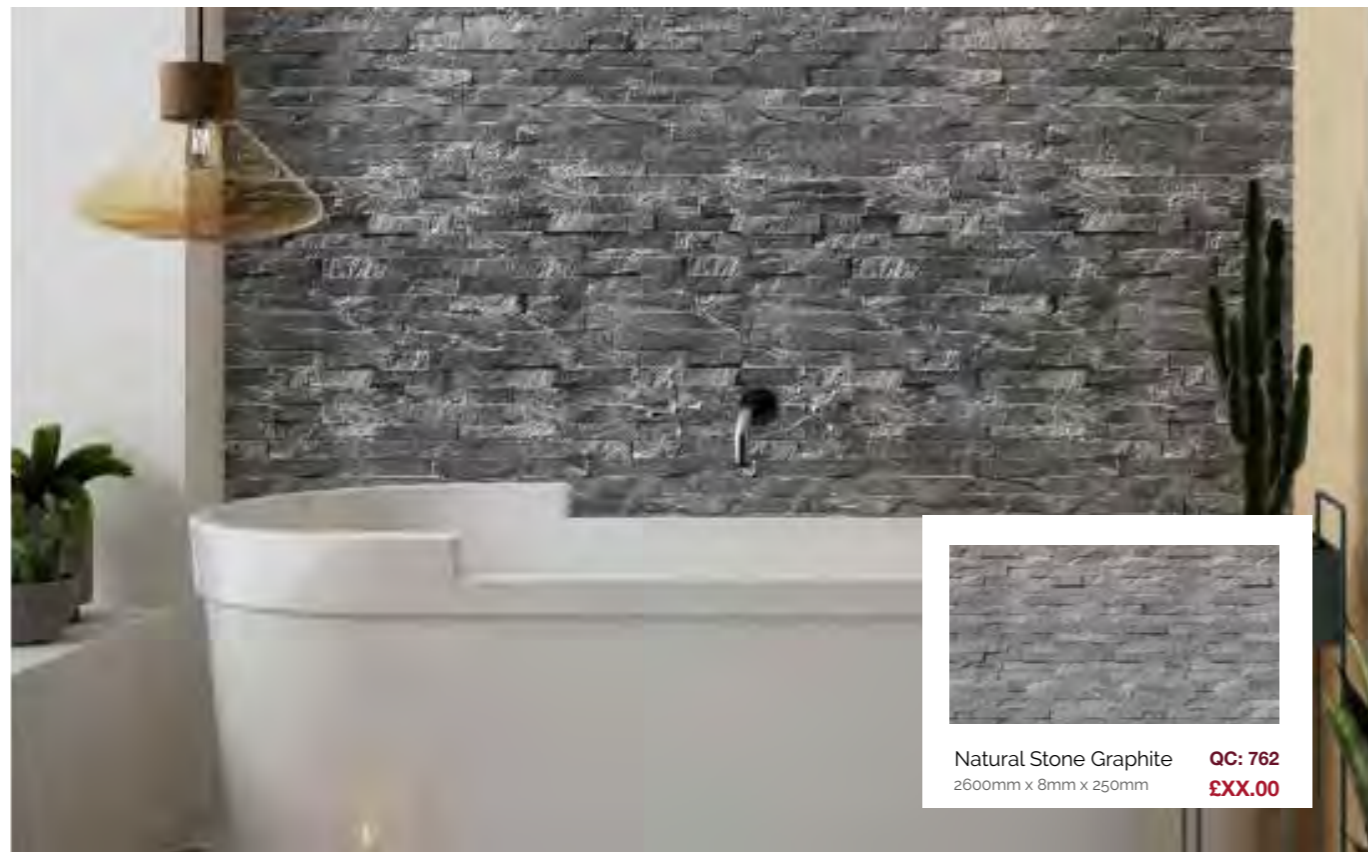

Natural Stone Graphite **QC: 762**
2600mm x 8mm x 250mm **£XX.00**