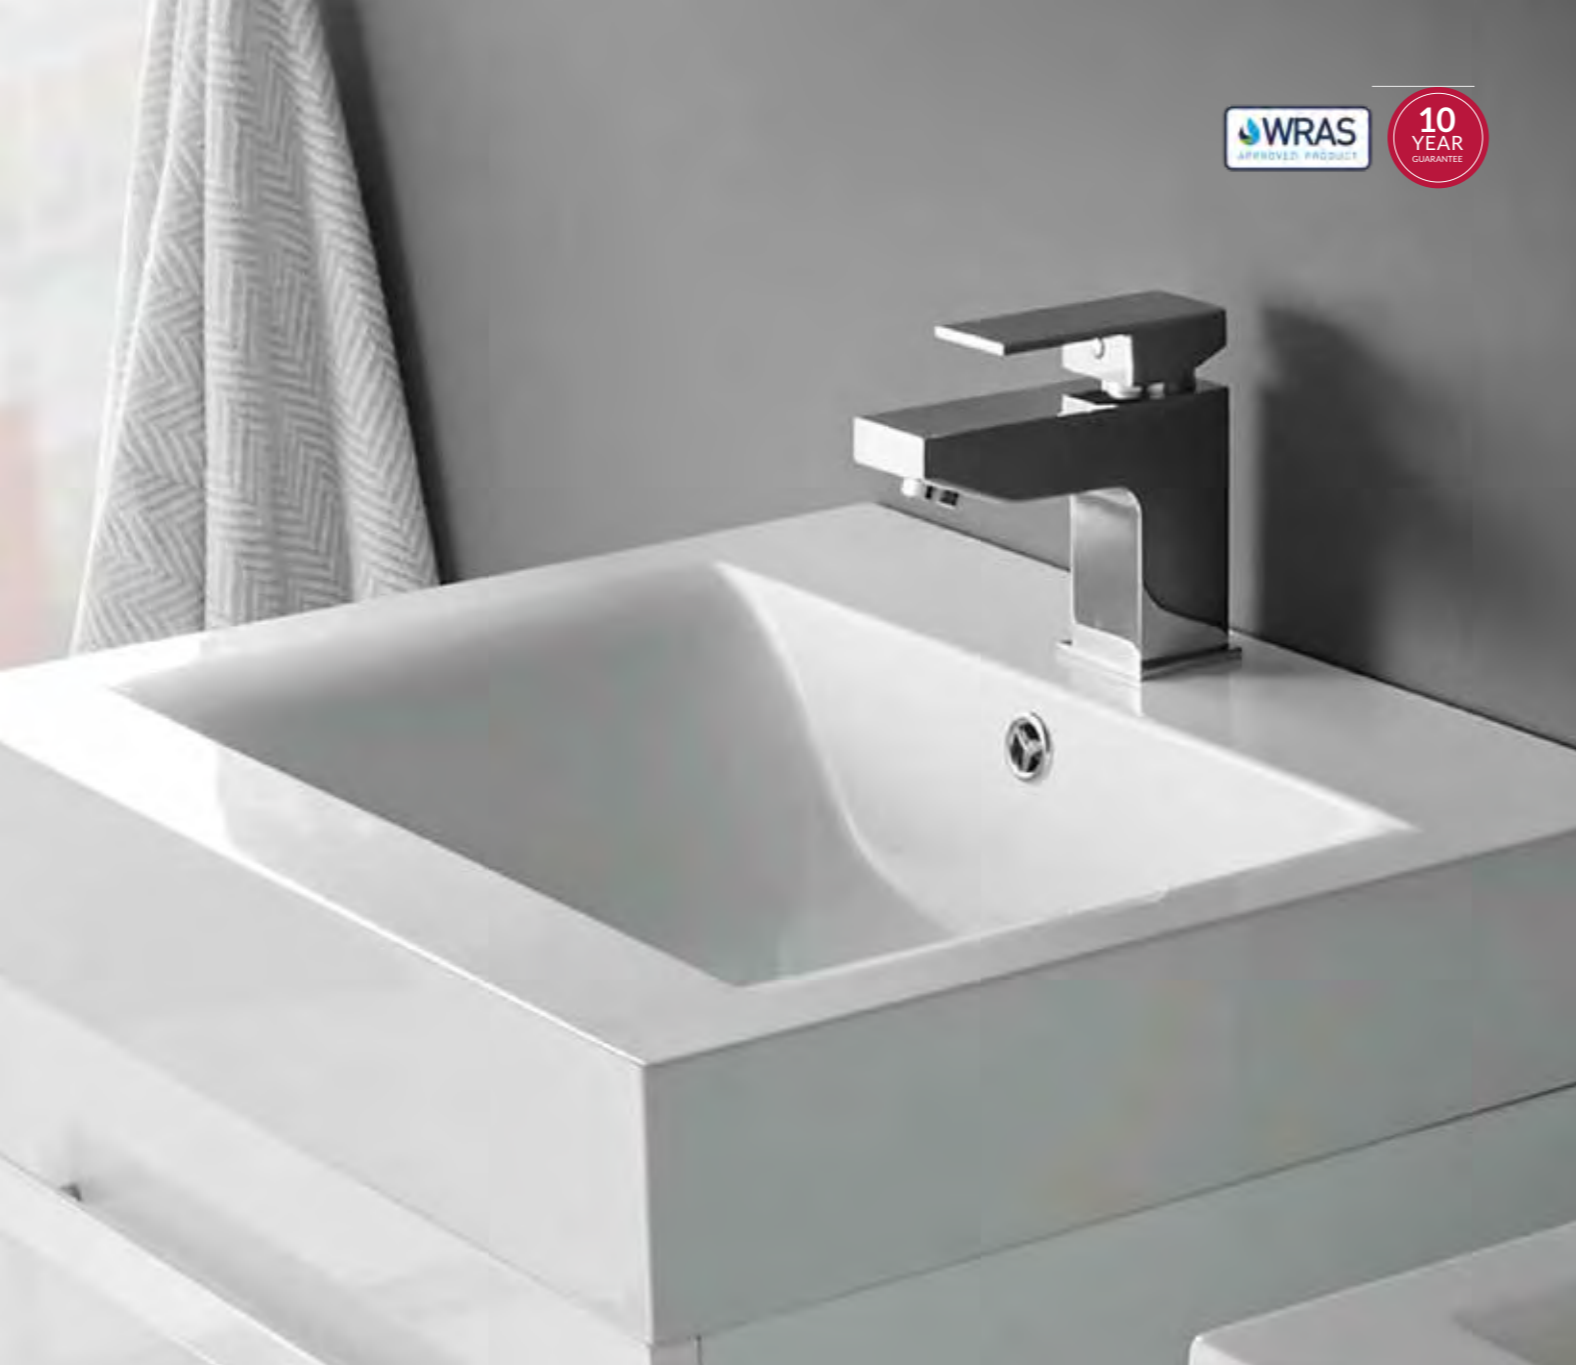

Amethyst Mono Basin Mixer

MS-T-SLO-01 **QC: 272**
£115.00

Amethyst Bath Filler

MS-T-SLO-02 **QC: 274**
£198.00

Amethyst Bath Shower Mixer

MS-T-SLO-03 **QC: 276**
£230.00

Lifestyle images for illustration purposes only