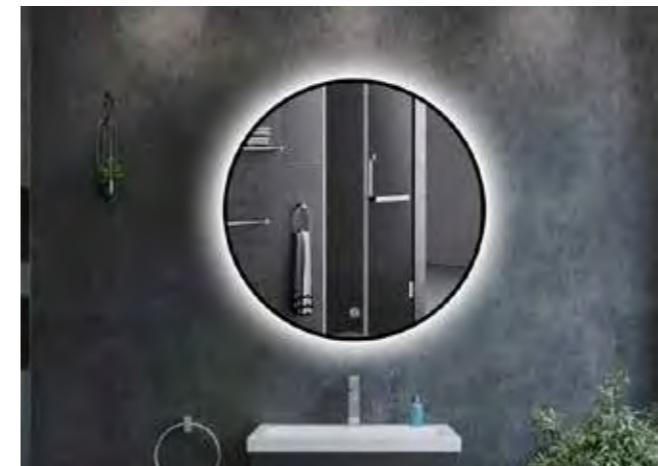

MIRRORS

LANDSCAPE & PORTRAIT MOUNTING

EASY TOUCH COLOUR CHANGE

All mirrors are built using an ultra-modern no-touch on/off switch. The light can be turned on and off by gently touching the sensor on the glass.

HEATED DEMISTER PAD

All of our mirrors come with heated demister pads, enabling you to use the mirrors in steamy bathrooms.

INFRARED ON/OFF SWITCH

Some of our mirrors and cabinets are built using no-touch on/off switches.

LED MIRRORS

VENUS

Venus
600mm Steam Free Mirror/Colour Changing

GIA-MIR009 QC: 1142
£281.00

- Energy-efficient LED lighting
- Heater demister pad
- Frameless mirror
- Touch switch
- Colour changing and dimming