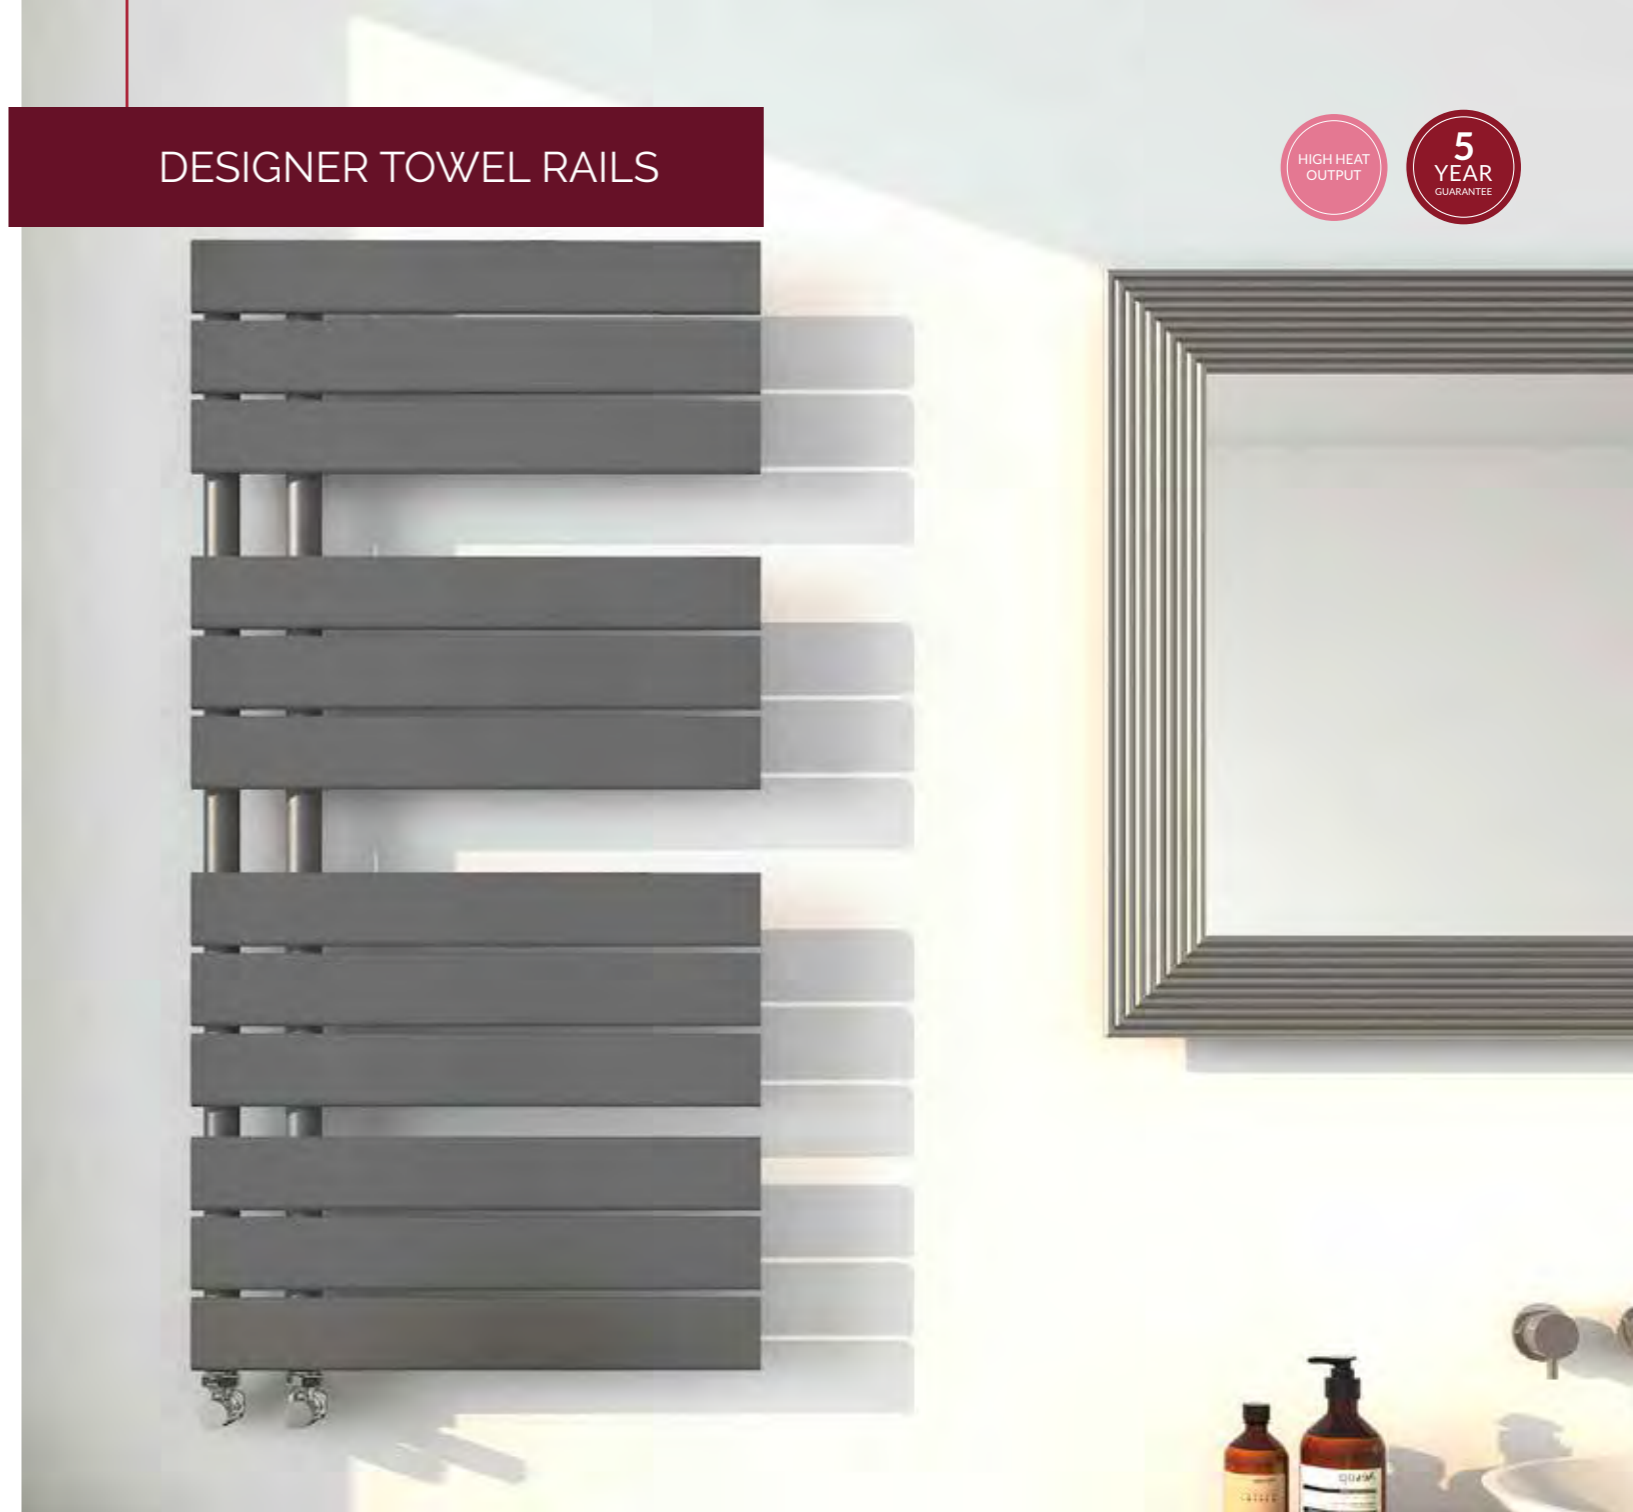

HEATING

HIGH QUALITY DESIGNER RAILS

COMPATIBLE FOR USE ON ALL UK HEATING SYSTEMS

10 YEAR GUARANTEE

HIGH HEAT OUTPUT

EN442 STANDARDS COMPLIANT

CAN BE CONVERTED TO ELECTRIC

DESIGNER TOWEL RAILS

HIGH HEAT OUTPUT

5 YEAR GUARANTEE

Edge Anthracite Heated Towel Rail

QC: 480

- High quality designer rails
- Compatible for use on all UK heating systems
- High heat output
- EN442 standards compliant
- 5 year warranty

Description	Output at 60°C	Product Code	RRP (Inc VAT)
Height: 824mm, Width: 500mm	1743 BTUs	GIA-TRD005	£349
Height: 1080mm, Width: 550mm	2124 BTUs	GIA-TRD001	£399