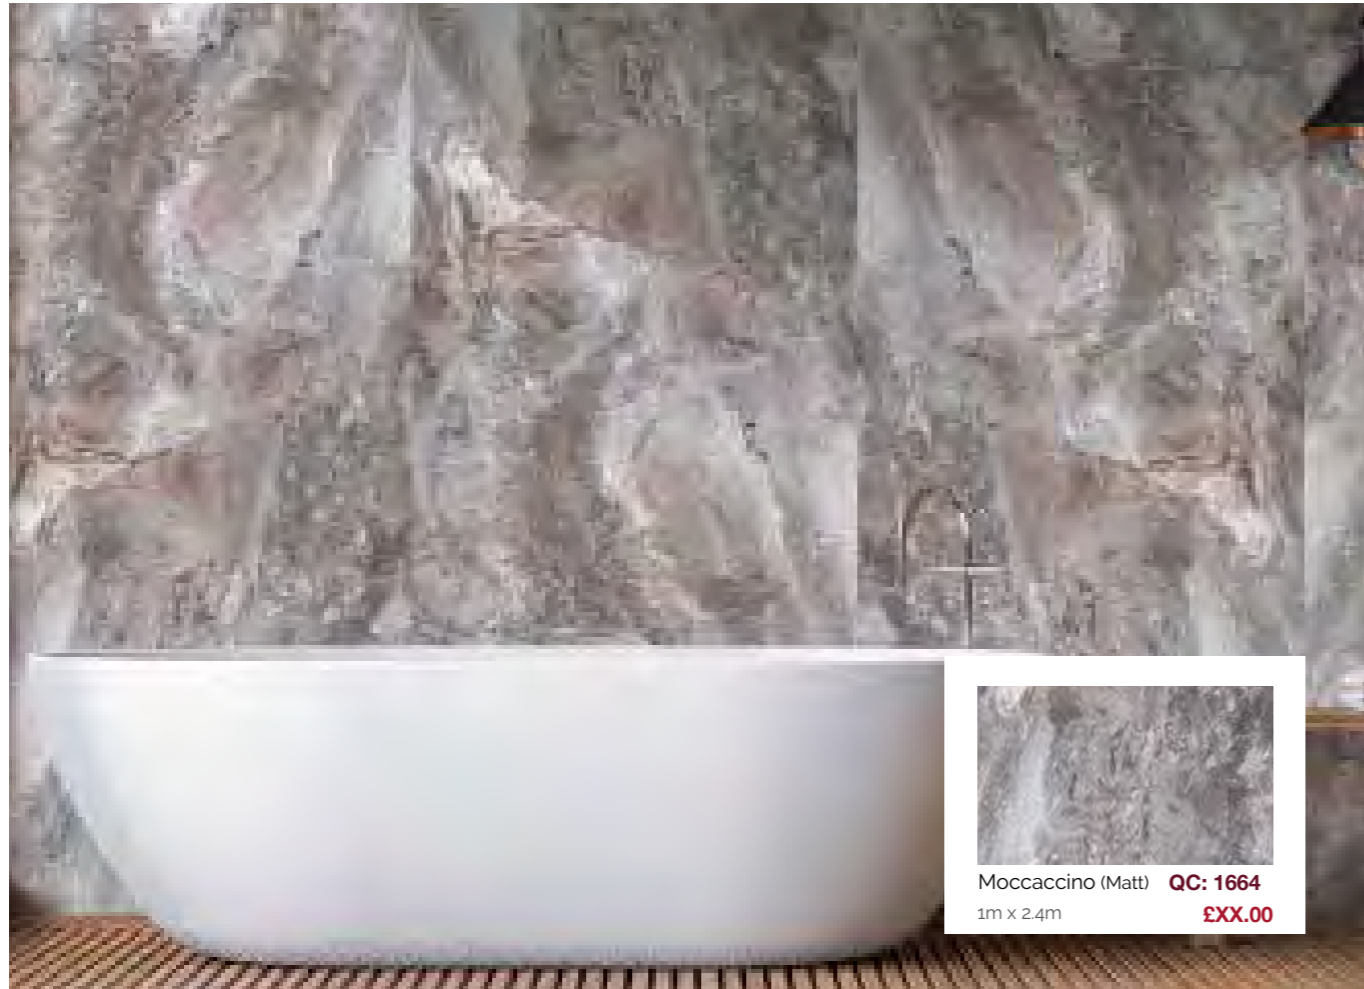

Carrara Marble (Matt)
QC: 1663 £XX.00

Make the black a little lighter

The 10mm PVC wall panels collection are a cost-effective alternative to our other collections. These practical PVC wall panels come with a tongue and groove installation system for a fast, easy installation.

DELUXE COLLECTION

Chevron Grey (Matt) QC: 1662
1m x 2.4m £XX.00

Chevron White (Matt) QC: 1928
1m x 2.4m £XX.00

Chevron Marble QC: 3882
1m x 2.4m £XX.00

DELUXE PANELS 10MM

1M X 2.4M

Moccaccino (Matt) **QC: 1664**
1m x 2.4m **£XX.00**