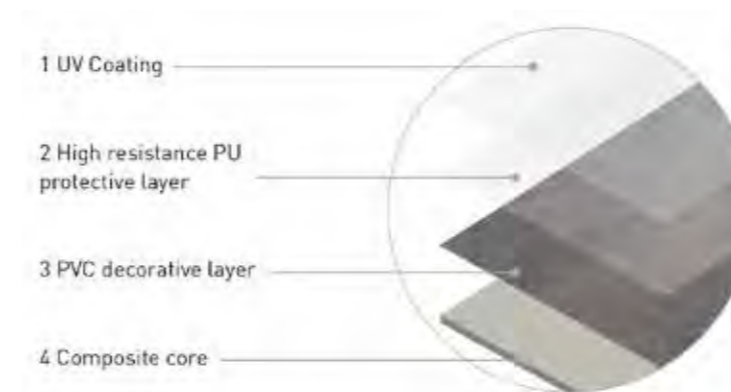

25% PVC
70% Mineral Powder
5% Resin

Extra-thin product,
perfect to cover all
kind of surfaces.