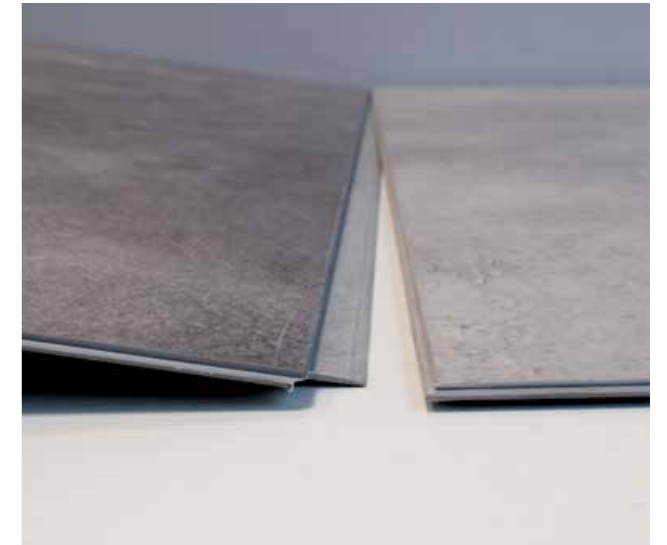

Extra-safe connection

Thanks to the Tongue & Groove connection system, water will not pass through the joints.