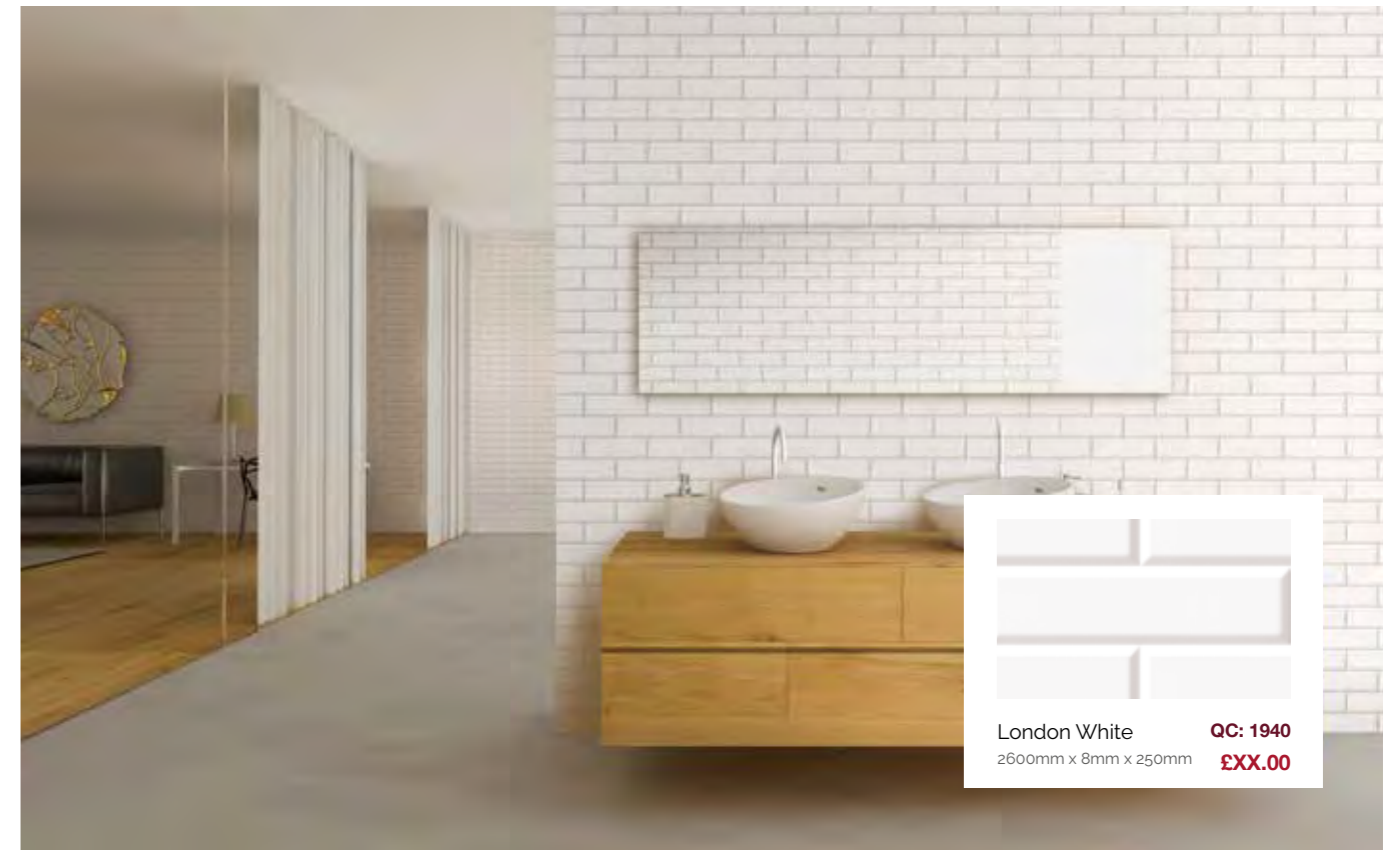

DECORATIVE PANELS

DECORATIVE PANELS 8MM

London White **QC: 1940**
2600mm x 8mm x 250mm **£XX.00**