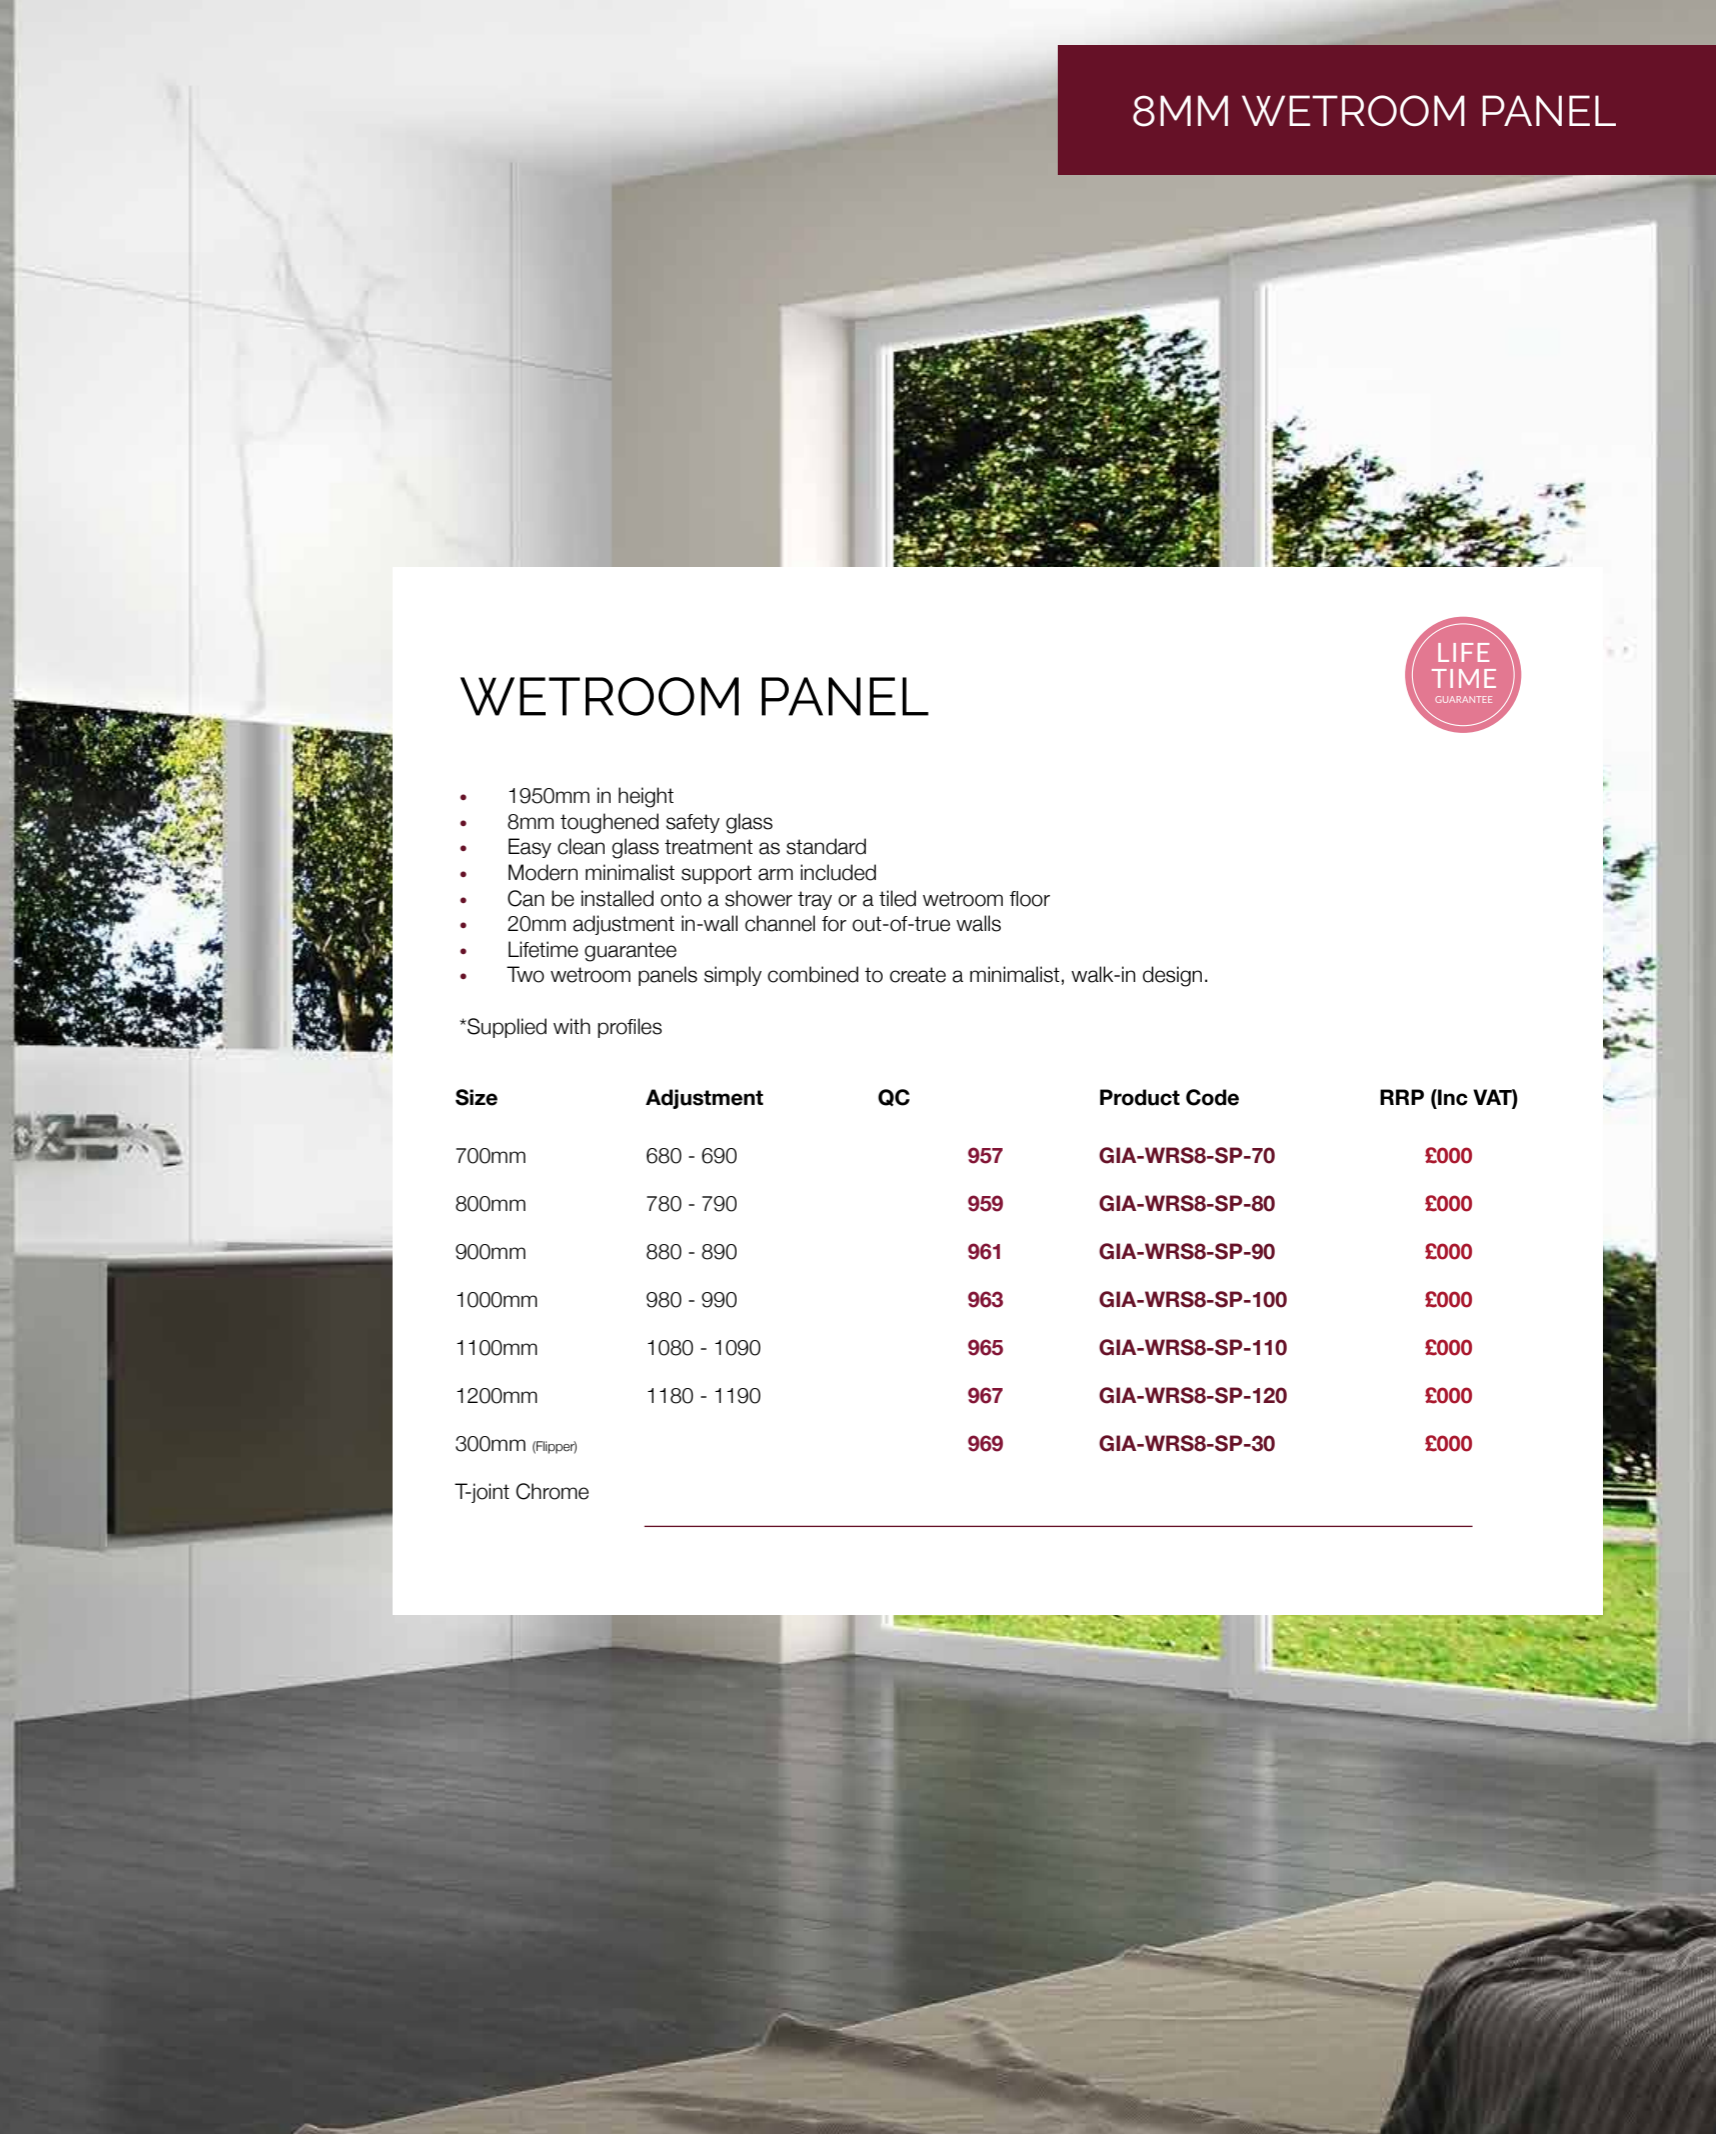

BI-FOLD DOOR

- Up to 6mm thick toughened safety glass
- 1850mm height
- Easy clean glass treatment
- Lifetime guarantee
- Smooth sliding action
- 60mm adjustment for easy installation

Adjustment	Size	QC	Product Code	RRP (Inc VAT)
800x800x1850mm	700mm	3348	GIA-INTRO-PD-70	£000
900x900x1850mm	760mm	4091	GIA-INTRO-PD-76	£000
1000x800x1850mm	800mm	3349	GIA-INTRO-PD-80	£000
1200x800x1850mm	900mm	4092	GIA-INTRO-PD-90	£000

GLASS SIDE PANEL

Adjustment	Size	QC	Product Code	RRP (Inc VAT)
800x800x1850mm	700mm	3346	GIA-INTRO-SP-70	£000
900x900x1850mm	760mm	4090	GIA-INTRO-SP-76	£000
1000x800x1850mm	800mm	3347	GIA-INTRO-SP-80	£000
1200x800x1850mm	900mm	437	GIA-INTRO-SP-90	£000