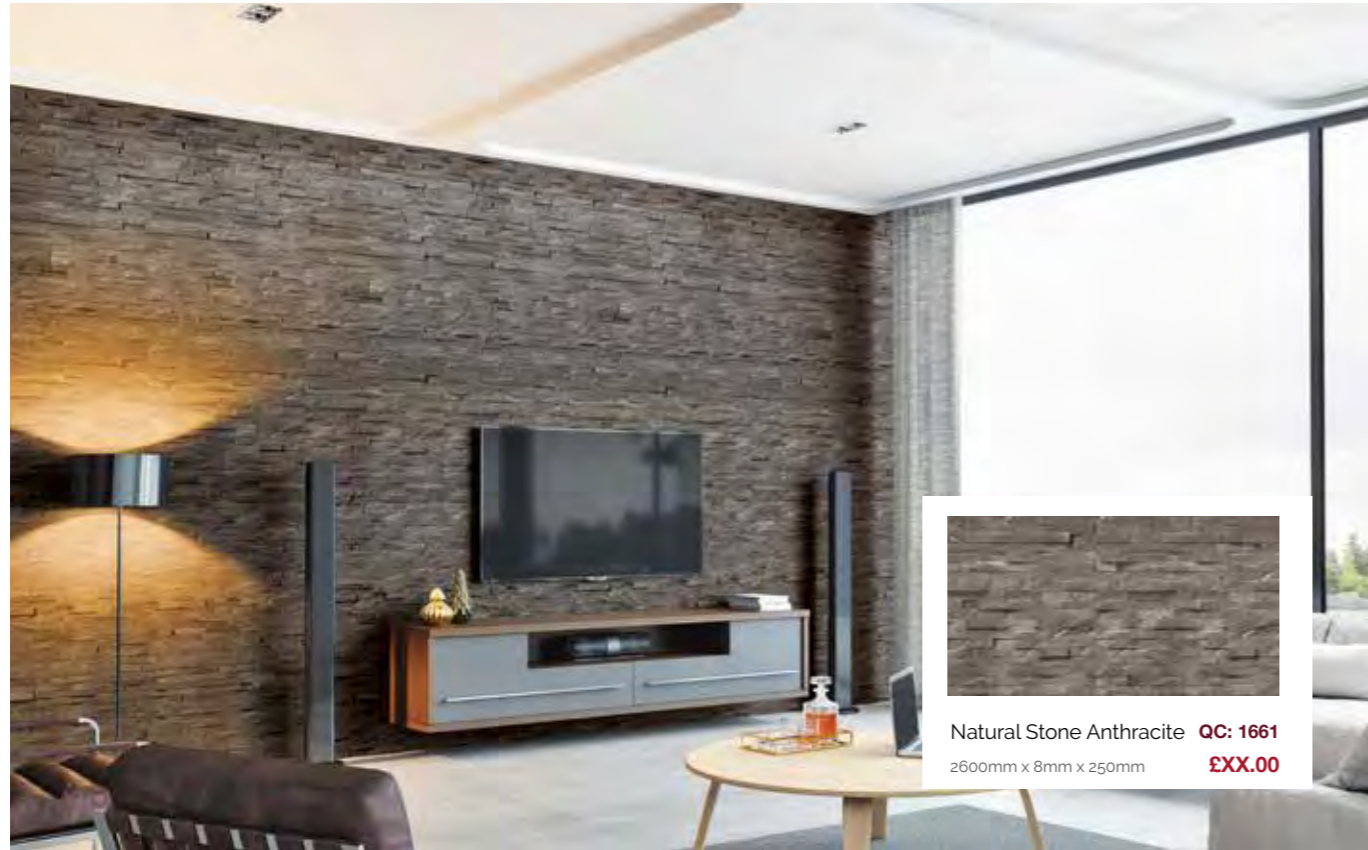

NATURAL PANELS 8MM

Natural Stone Anthracite **QC: 1661**
2600mm x 8mm x 250mm **£XX.00**