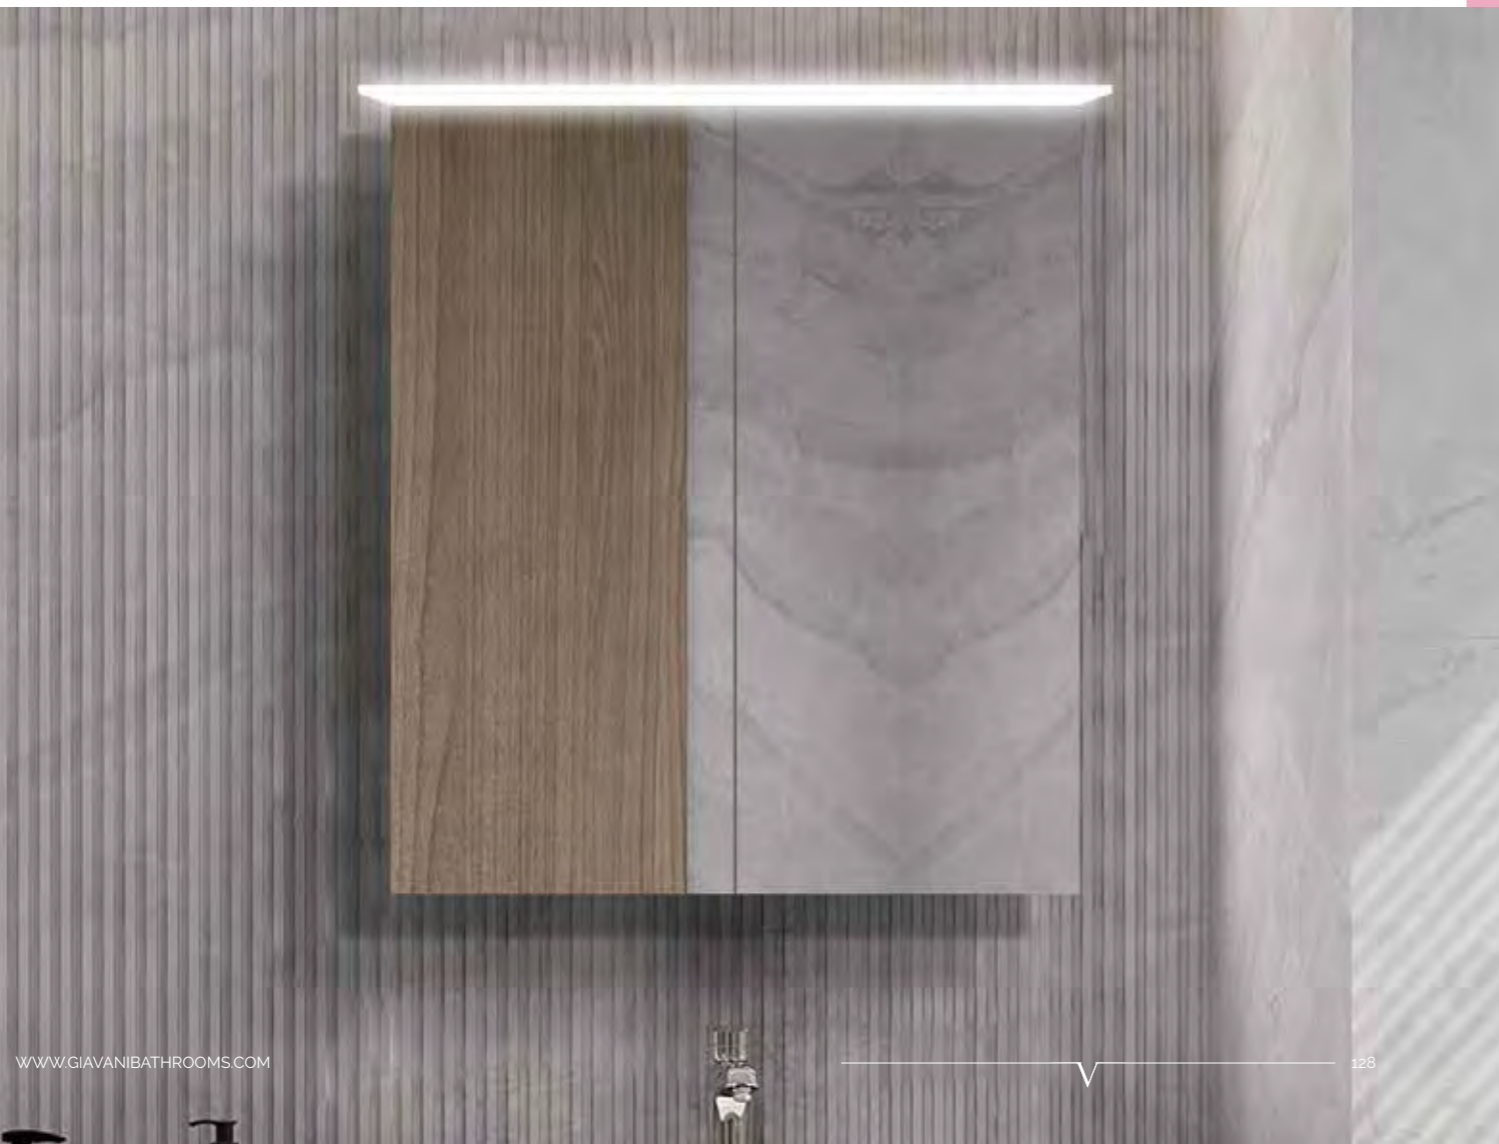

- Single door cabinet
- Double sided mirror door
- Aluminium cabinet
- 2 piece adjustable tempered glass shelf
- Sensor switch with colour changing

- Double door cabinet
- Double sided mirror door
- Aluminium cabinet
- 2 piece adjustable tempered glass shelf
- Sensor switch with colour changing