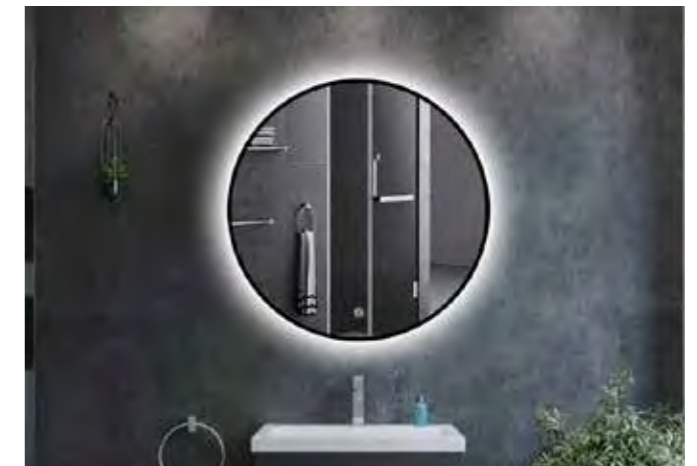

LED MIRRORS

VENUS

Venus
600mm Steam Free Mirror/Colour Changing

GIA-MIR009 QC: 1142
£281.00

- Energy-efficient LED lighting
- Heater demister pad
- Frameless mirror
- Touch switch
- Colour changing and dimming

IP44

Venus
800mm Steam Free Mirror/Colour Changing

GIA-MIR010 QC: 1548
£350.00

- Energy-efficient LED lighting
- Heater demister pad
- Frameless mirror
- Touch switch
- Colour changing and dimming

IP44

EDGE

Edge
500mm x 700mm Steam Free Mirror/Colour Changing
GIA-MIR001 **QC: 680**
£297.00

Edge
600mm x 800mm Steam Free Mirror/Colour Change
GIA-MIR002 **QC: 682**
£340.00

- Energy-efficient LED lighting
- Heater demister pad
- Frameless mirror
- Can be hung landscape or portrait
- Touch switch
- Colour changing and dimming