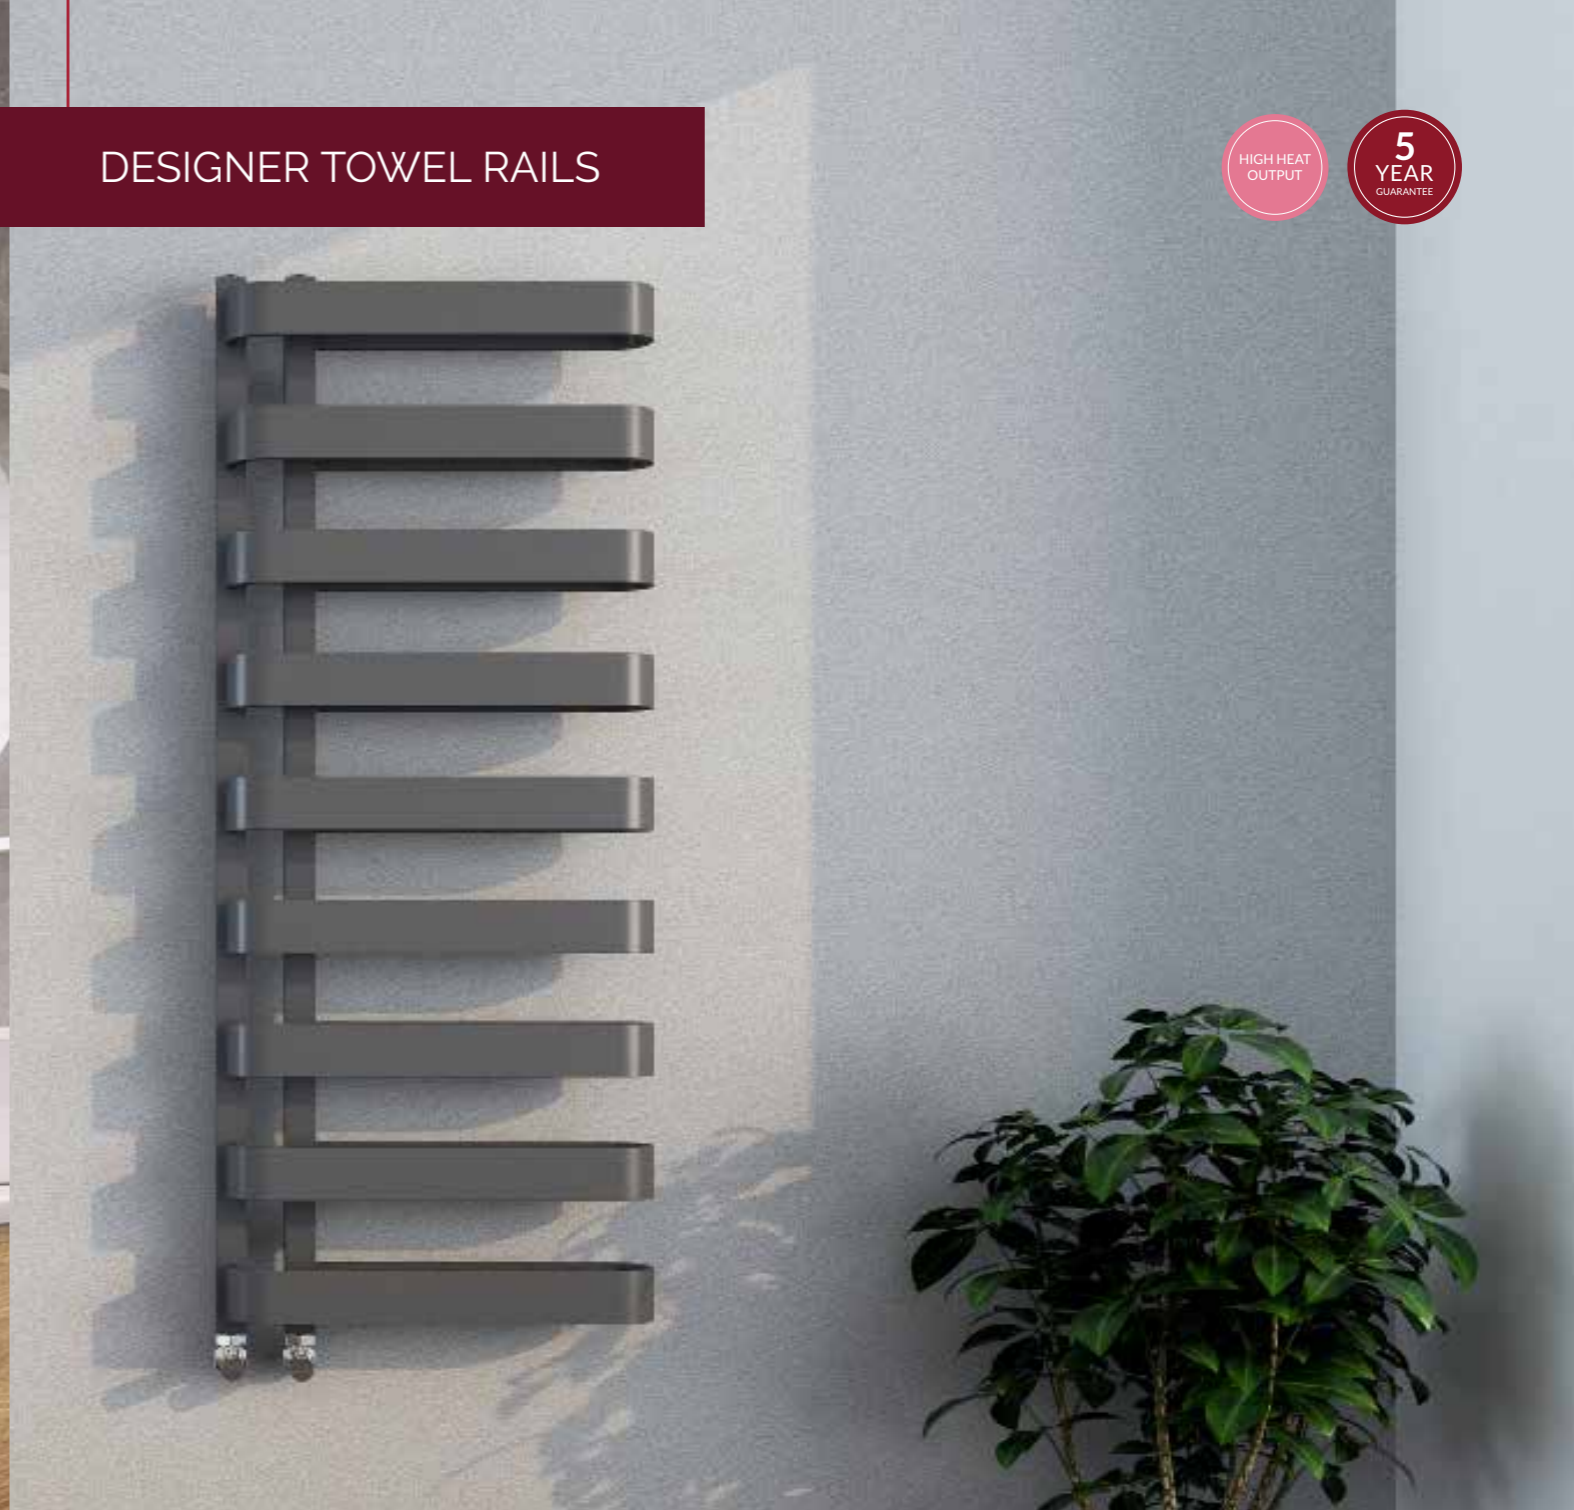

DESIGNER TOWEL RAILS

Branch Anthracite Heated Towel Rail

QC: 508

- High quality designer rails
- Compatible for use on all UK heating systems
- High heat output
- EN442 standards compliant
- 5 year warranty

Description	Output at 60°C	Product Code	RRP (Inc VAT)
Height: 1200mm, Width: 500mm	3415 BTUs	GIA-TRD004	£465

Hermes Anthracite Heated Towel Rail

QC: 1679

- High quality designer rails
- Compatible for use on all UK heating systems
- High heat output
- EN442 standards compliant
- 5 year warranty

Description	Output at 60°C	Product Code	RRP (Inc VAT)
Height: 1300mm, Width: 500mm	1843 BTUs	GIA-TRD006	£469