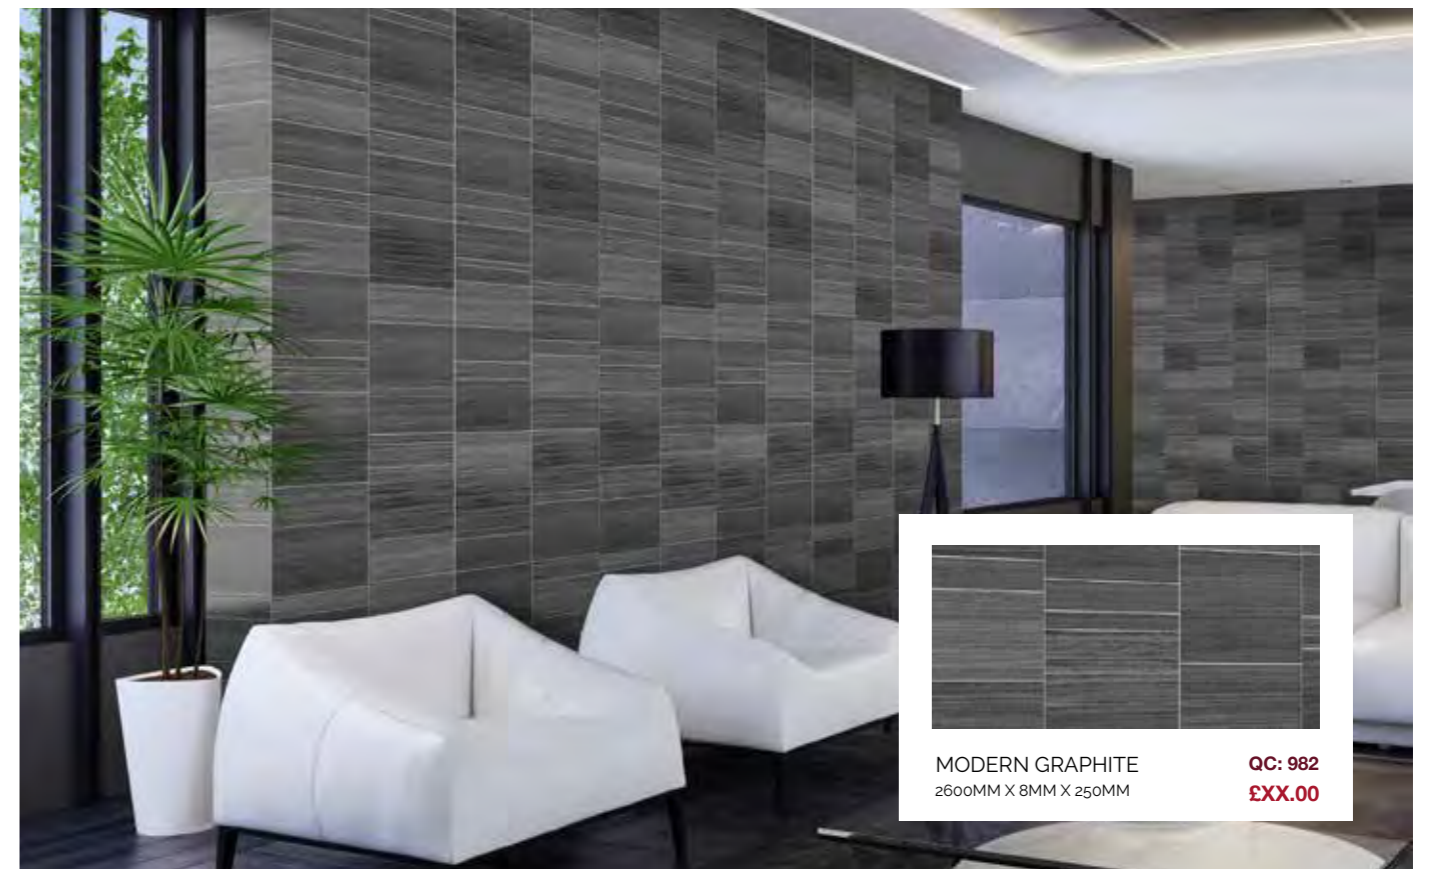

MODERN GRAPHITE **QC: 982**
2600MM X 8MM X 250MM **£XX.00**