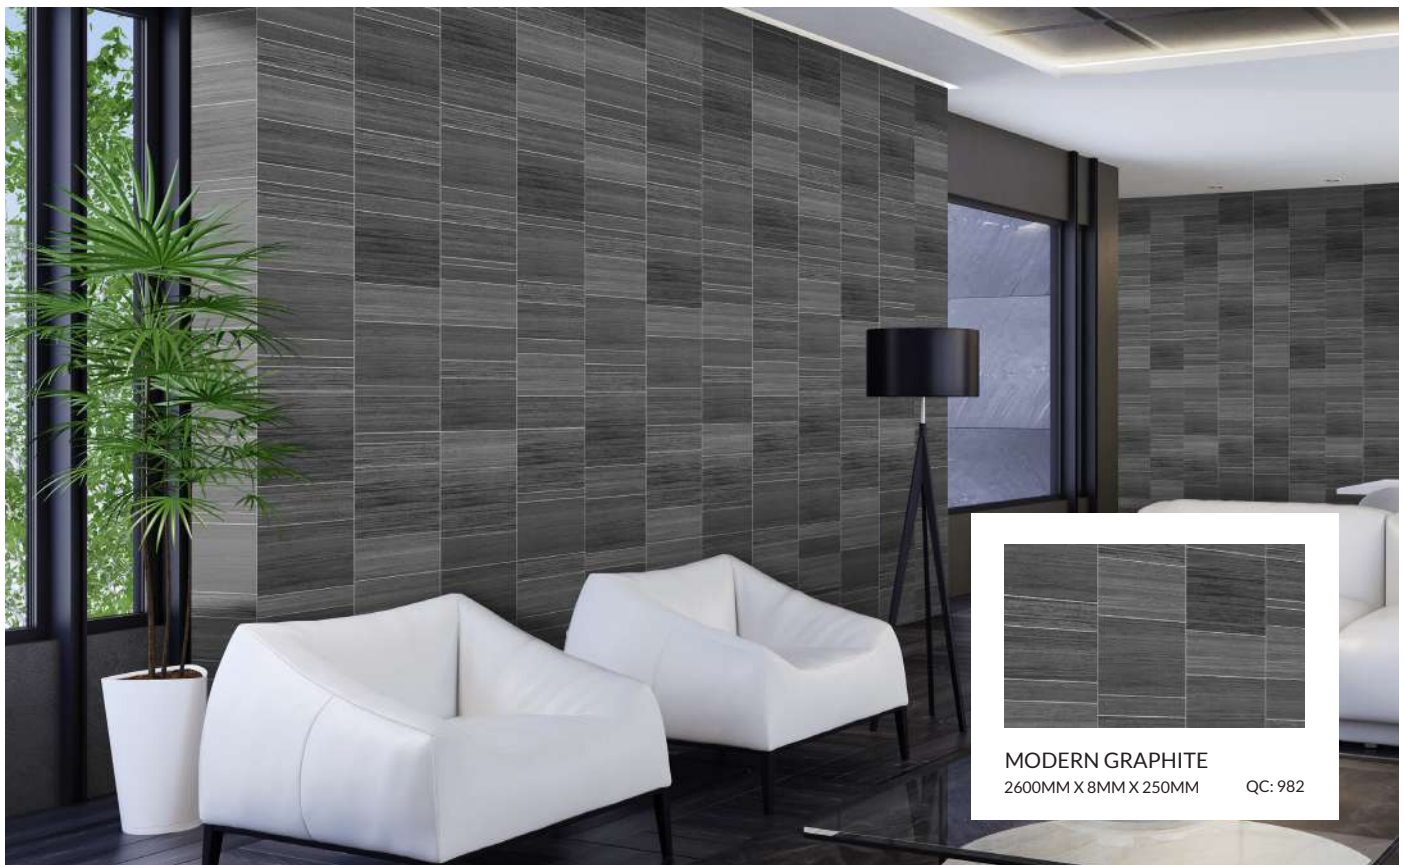

2600MM X 8MM X 250MM QC: 762

FIRE
RATED

8MM
(THICKNESS)

250MM
WIDTH

2600MM
HEIGHT

DECORATIVE PANELS 8MM

DECORATIVE PANELS 8MM

FIRE
RATED