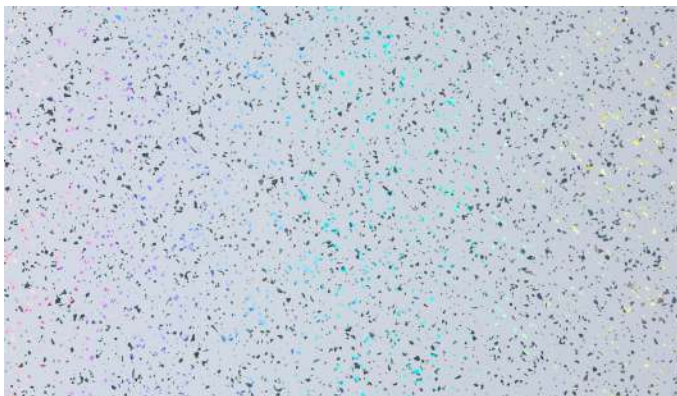

WHITE SPARKLE (GLOSS)

QC: 88