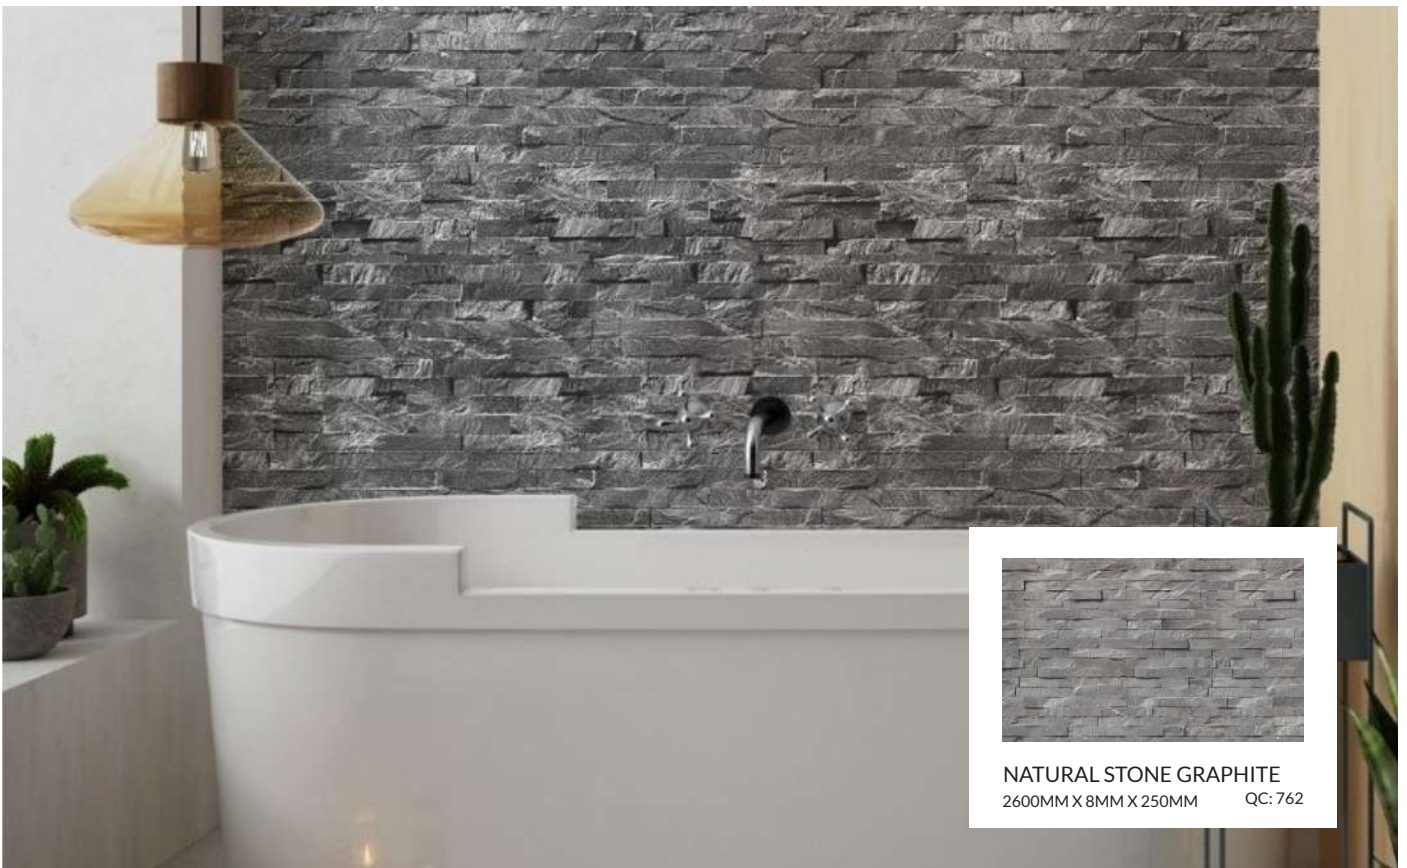

FIRE
RATED

8MM
(THICKNESS)

250MM
WIDTH

2600MM
HEIGHT

NATURAL PANELS 8MM

NATURAL STONE ANTHRACITE

2600MM X 8MM X 250MM QC: 1661

NATURAL STONE GRAPHITE