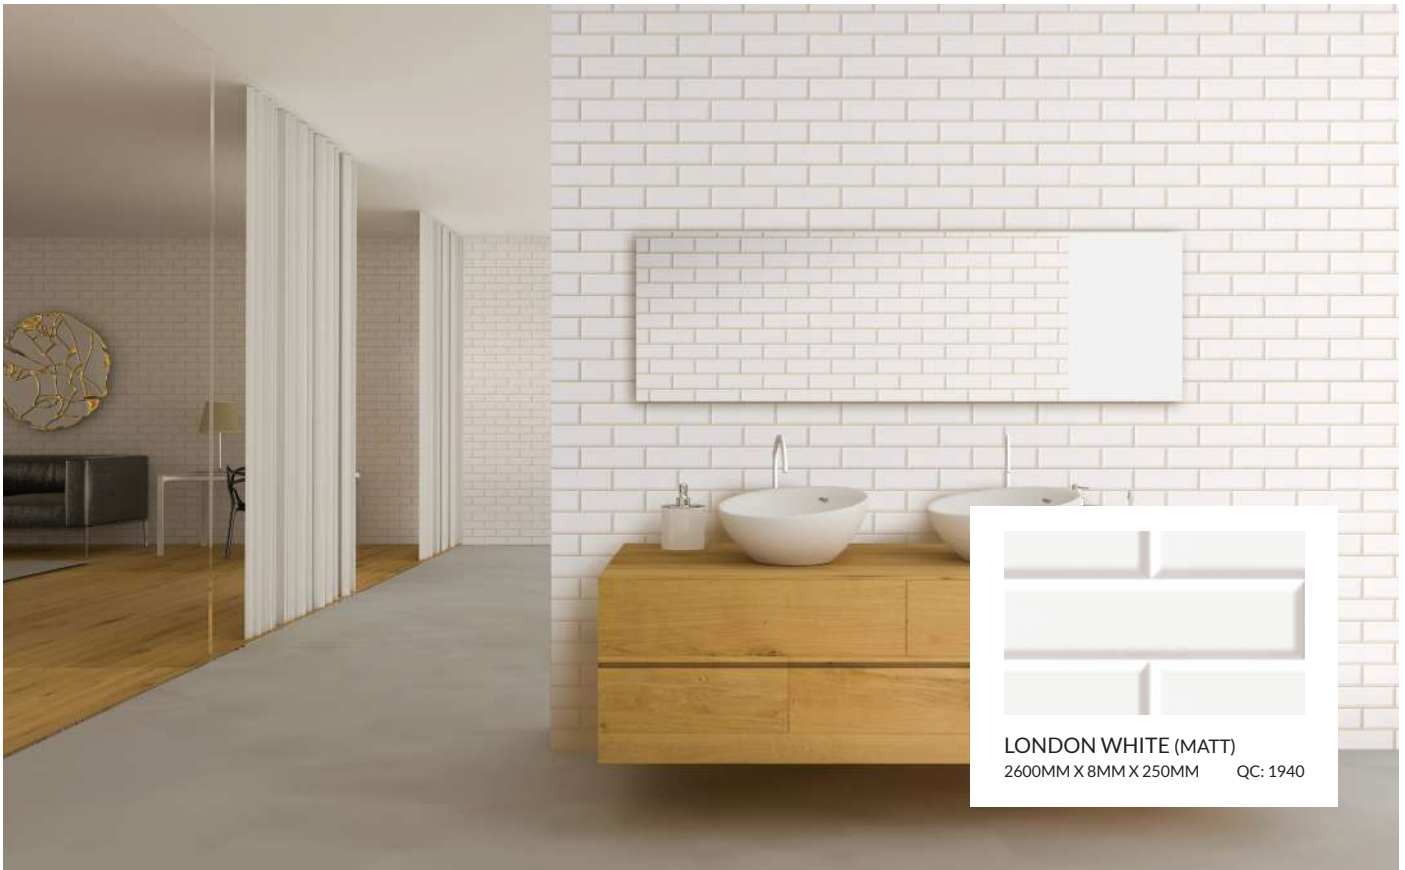

8MM
(THICKNESS)

250MM
WIDTH

2600MM
HEIGHT

DECORATIVE PANELS 8MM

FIRE
RATED

8MM
(THICKNESS)

250MM
WIDTH

2600MM
HEIGHT