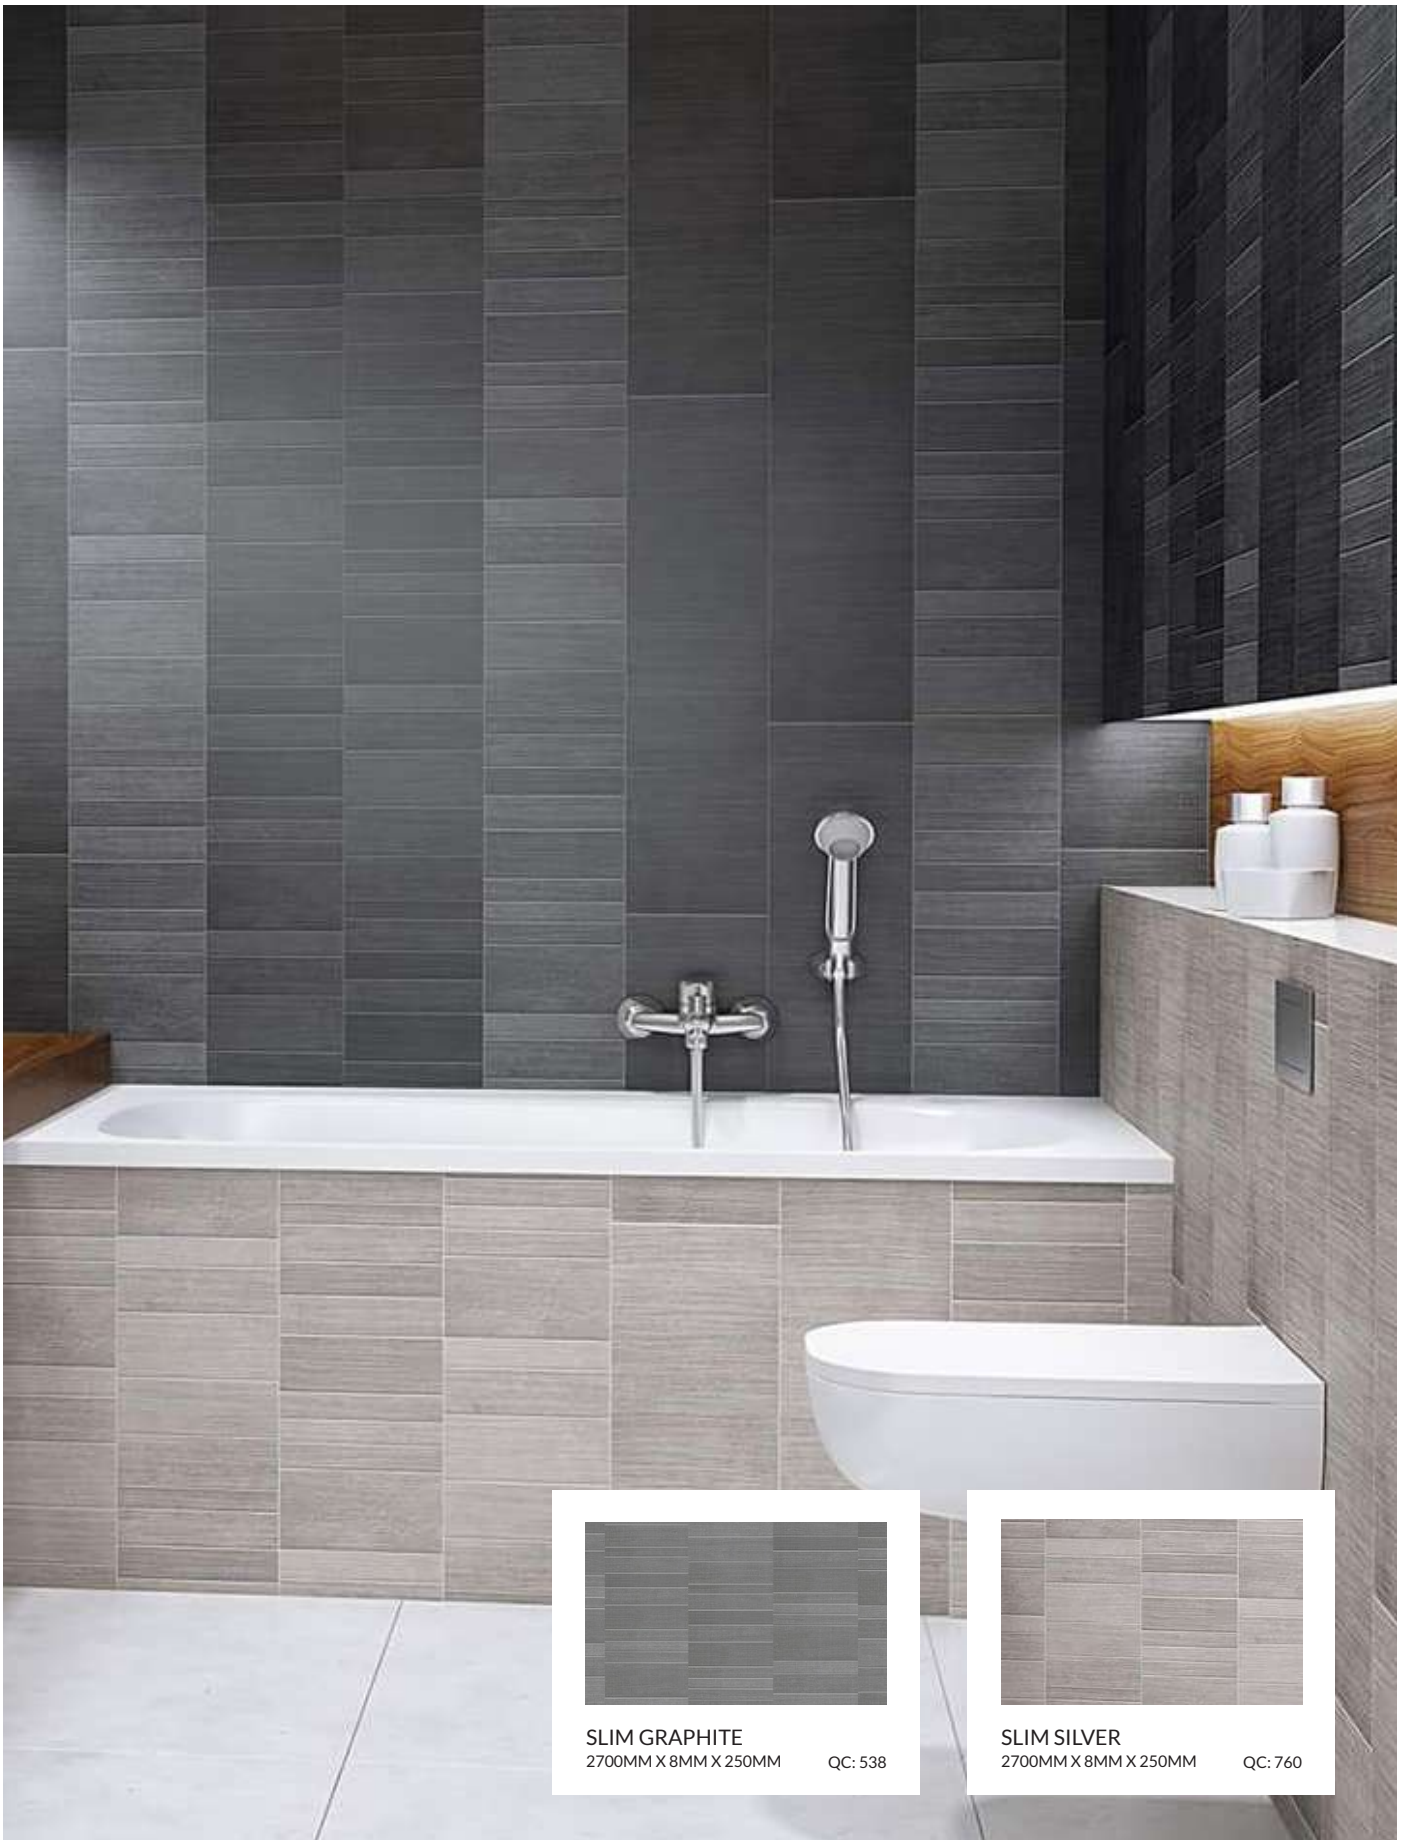

2600MM X 8MM X 250MM QC: 762

FIRE
RATED

8MM
(THICKNESS)

250MM
WIDTH

2600MM
HEIGHT

DECORATIVE PANELS 8MM

DECORATIVE PANELS 8MM

FIRE
RATED