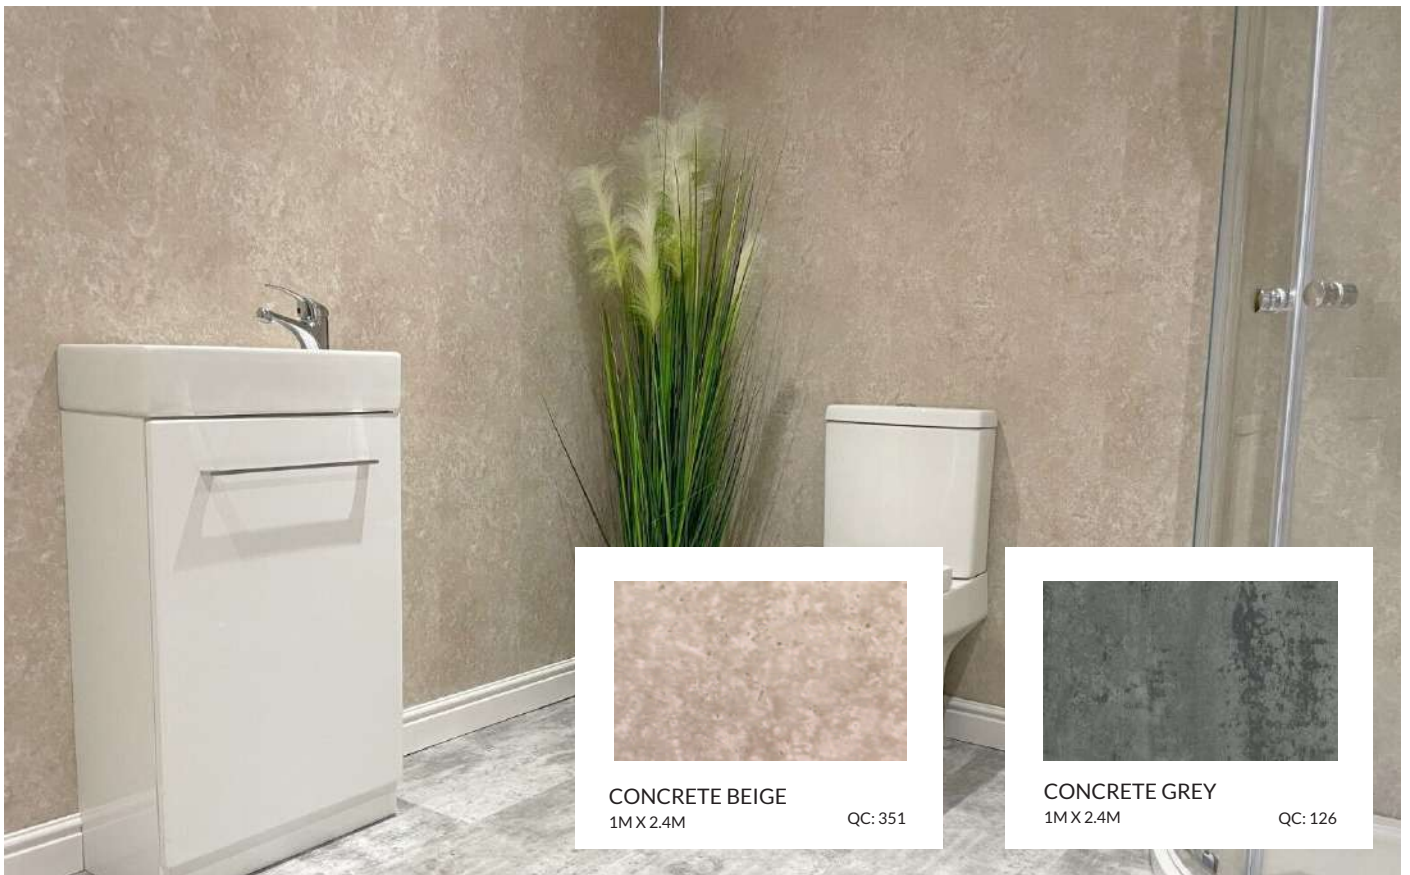

GIAVANI BATHROOMS

CLASSIC COLLECTION

10MM THICKNESS

1000MM WIDTH

2400MM HEIGHT

FIRE RATED