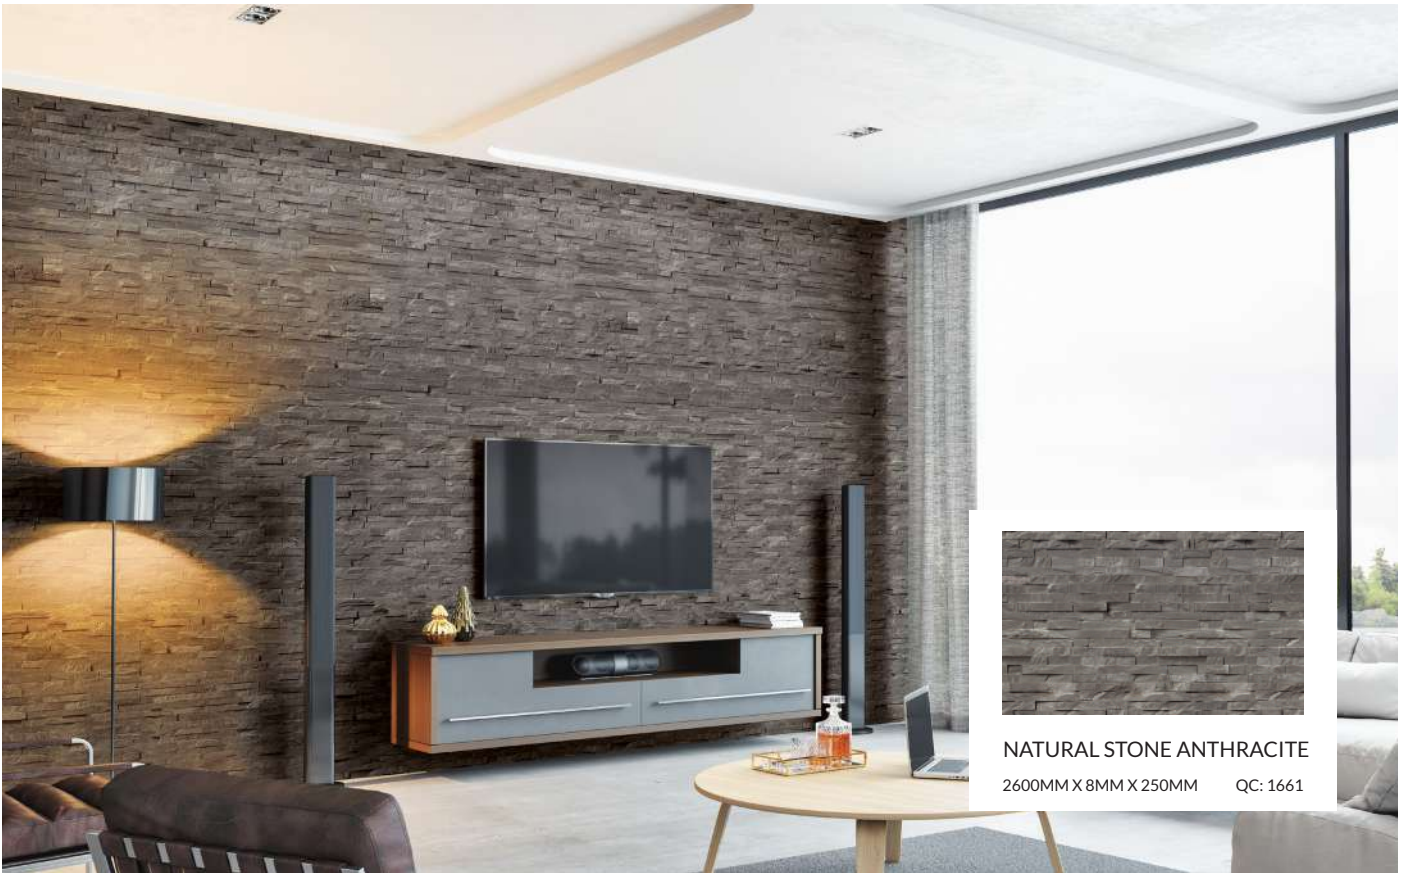

FIRE
RATED

8MM
(THICKNESS)

250MM
WIDTH

2600MM
HEIGHT

NATURAL PANELS 8MM

NATURAL STONE ANTHRACITE

2600MM X 8MM X 250MM QC: 1661