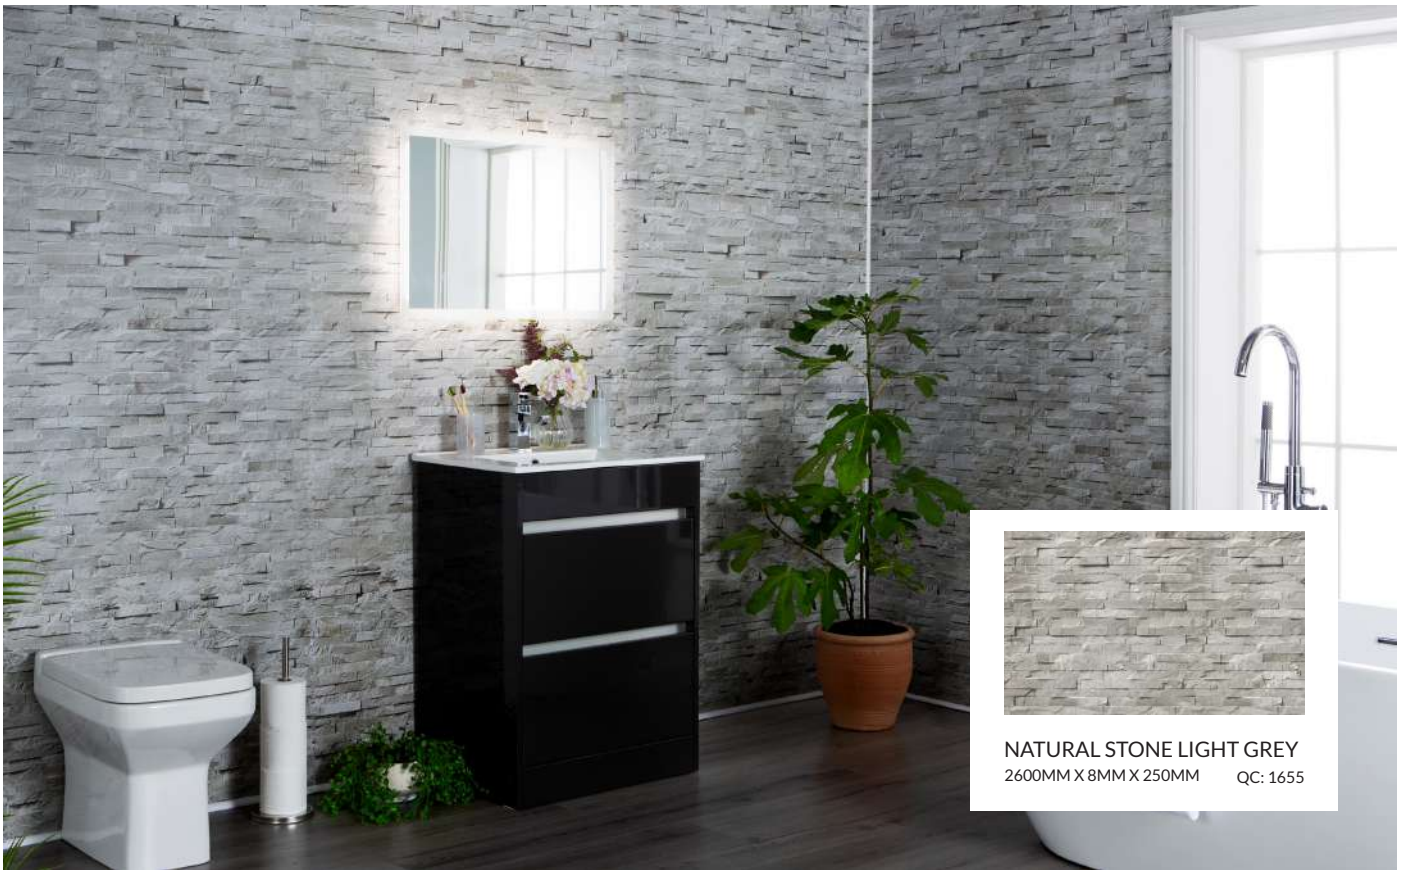

2600MM X 8MM X 250MM QC: 762

FIRE
RATED

8MM
(THICKNESS)

250MM
WIDTH

2600MM
HEIGHT

DECORATIVE PANELS 8MM

DECORATIVE PANELS 8MM

FIRE
RATED