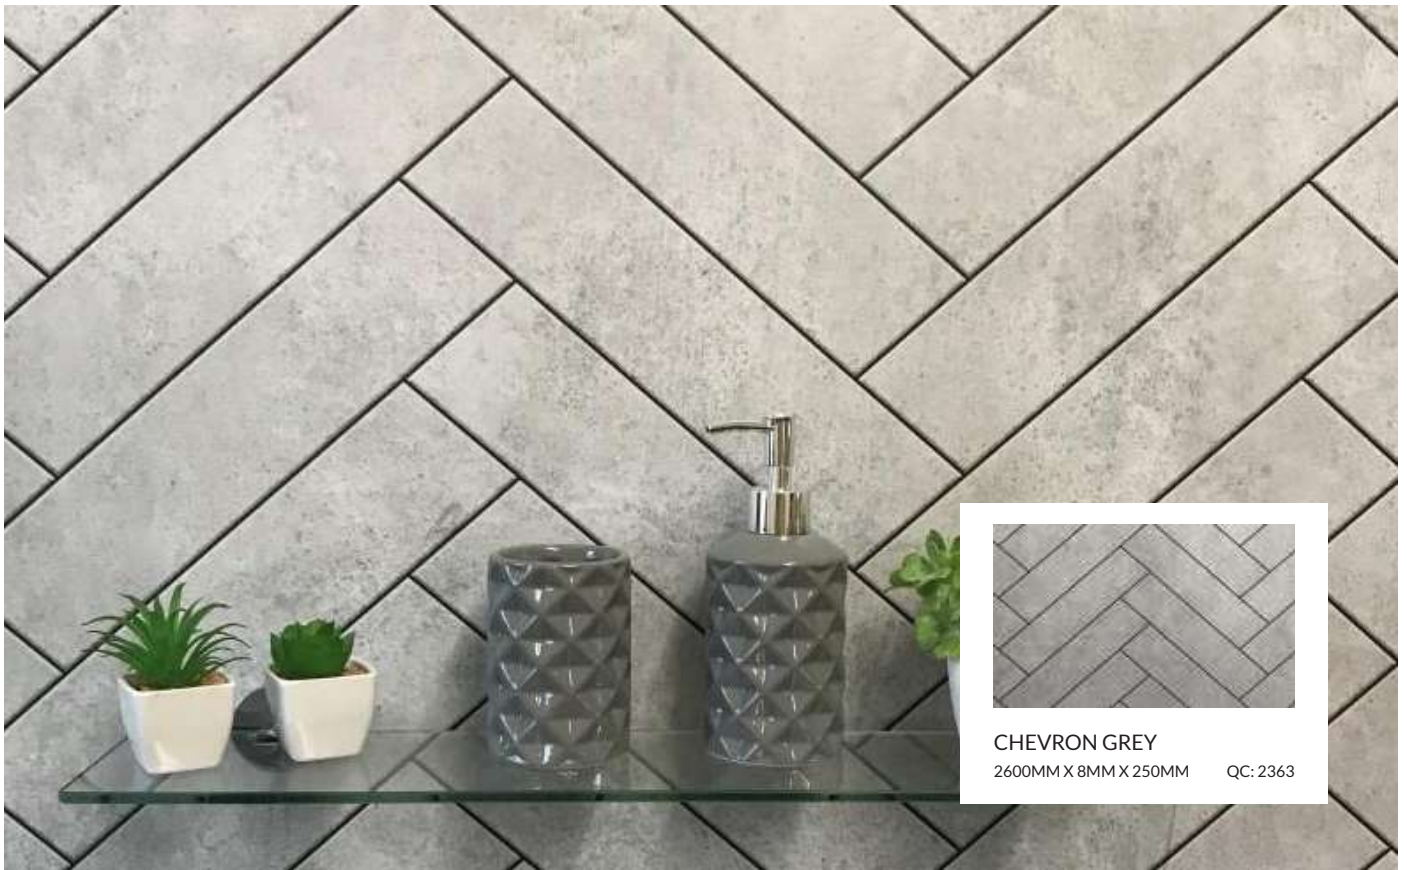

DECORATIVE PANELS 8MM

FIRE
RATED

8MM
(THICKNESS)

250MM
WIDTH

2600MM
HEIGHT

CHEVRON PANELS 8MM

CHEVRON GREY
2600MM X 8MM X 250MM QC: 2363

CHEVRON WHITE
2600MM X 8MM X 250MM QC: 2131